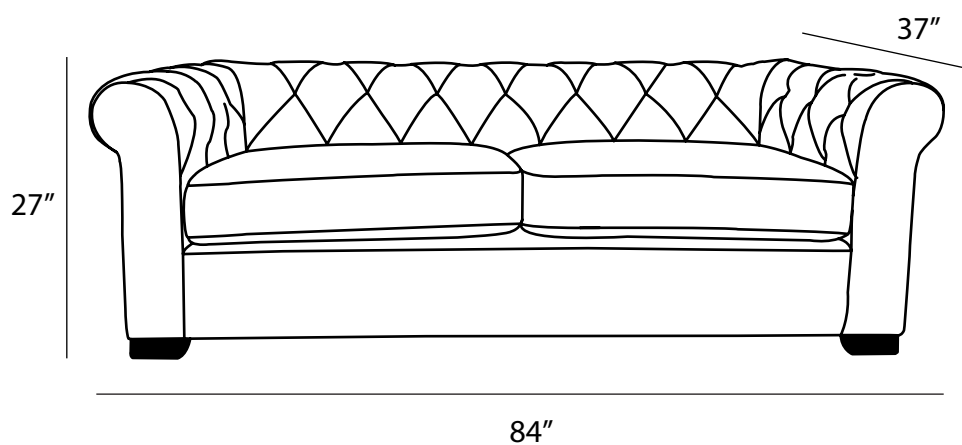

# MELINA

### Overall Dimensions

Arm Height	27"
Arm Width	7.5"
Seat Height	18"
Seat Depth	25"

Measurements	Length	Depth	Height
Sofa (as Shown)	84"	37"	27"
Condo	75"	37"	27"
Love	61"	37"	27"
Chair	38"	37"	27"

**\*All measurements are approximate**

### Details

- Available in premium Italian top & full grain leathers or premium quality fabrics
- Handcrafted in Toronto, Canada by Rawhide
- Available in any depth and standard length
- Kiln-dried Canadian ethically sourced hardwood
- Eco-friendly construction
- Double-doweled frame
- Corner block joinery
- Evenly suspended steel springs
- Available as 3 seat cushions or 2 seat cushions & or bench seat
- Choose standard fills: Super soft, tahoe, medium, firm (poly fiber wrapped around a soya-based high density foam core)
- Down Topper (down, feather wrapped around a high density foam core)
- Premium fill: Feather Deluxe (down, feather envelope encased in commercial grade foam core)
- Ultra cell foam (high density foam designed for commercial and contract use)
- All furniture available with your choice of over 20 decorative nail options in varying sizes and colours. There is also the ability to omit studs from any piece
- Wood block feet available in multiple sizes and finishes. Chrome and brushed steel legs also available in multiple sizes
- Rawhide Leather and Fabric Furniture offers you a lifetime warranty on the construction and springs on your piece. To find out more about the best warranty in Canada, please visit our "Construction" page.