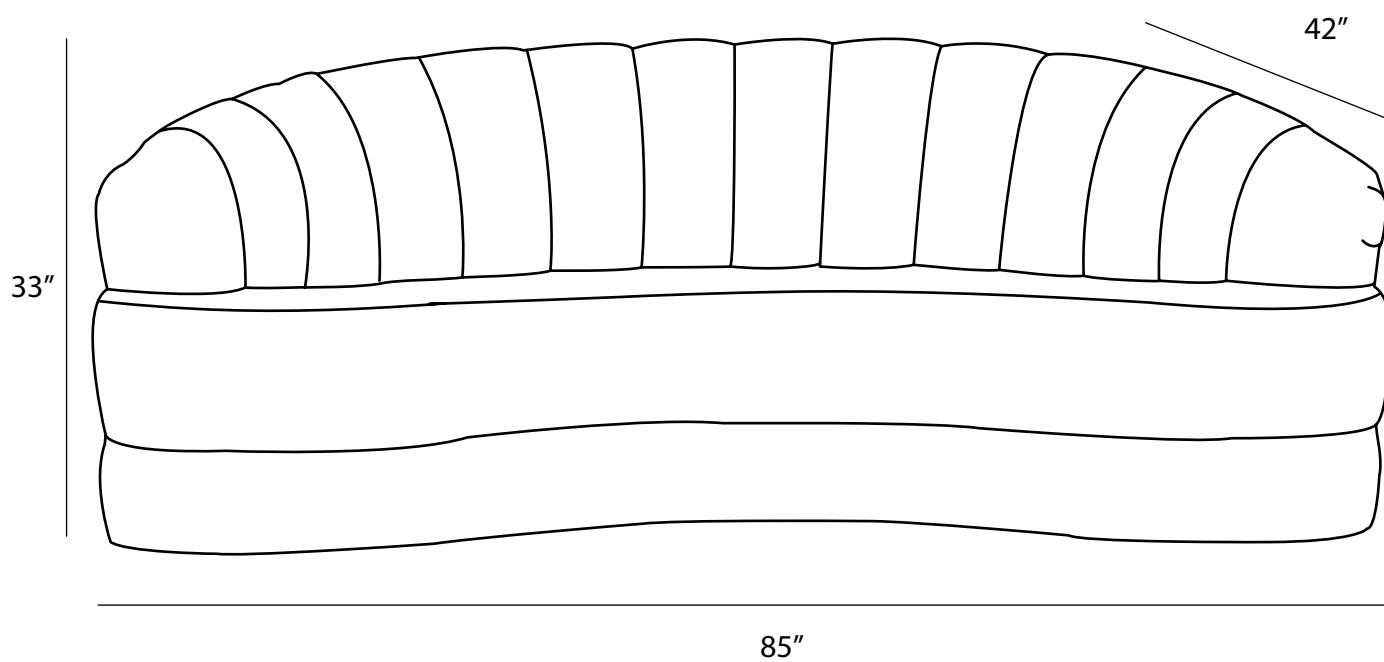

# HARLOW MODERNA

Sofa

All our leather and fabric furniture can be customized to the size & colour of your choice. Also available as a condo sofa, loveseat, chair or sectional of any size. Bench made by Rawhide Leather Furniture in Toronto, Canada.

Measurements	Length	Depth	Height
Sofa (as Shown)	85"	42"	33"
Condo	76"	42"	33"

**\*All measurements are approximate**

Available Styles

Sofa

Condo

## Details

- Available in premium Italian top & full grain leathers or premium quality fabrics
- Handcrafted in Toronto, Canada by Rawhide
- Available in any depth and standard length
- Kiln-dried Canadian ethically sourced hardwood
- Eco-friendly construction
- Double-doweled frame
- Corner block joinery
- Evenly suspended steel springs
- Choose standard fills: Super soft, tahoe, medium, firm (poly fiber wrapped around a soya-based high density foam core)
- Down Topper (down, feather wrapped around a high density foam core)
- Premium fill: Feather Deluxe (down, feather envelope encased in commercial grade foam core)
- Ultra cell foam (high density foam designed for commercial and contract use)
- All furniture available with your choice of over 20 decorative nail options in varying sizes and colours. There is also the ability to omit studs from any piece
- Wood block feet available in multiple sizes and finishes. Chrome and brushed steel legs also available in multiple sizes
- Rawhide Leather and Fabric Furniture offers you a lifetime warranty on the construction and springs on your piece. To find out more about the best warranty in Canada, please visit our "Construction" page.