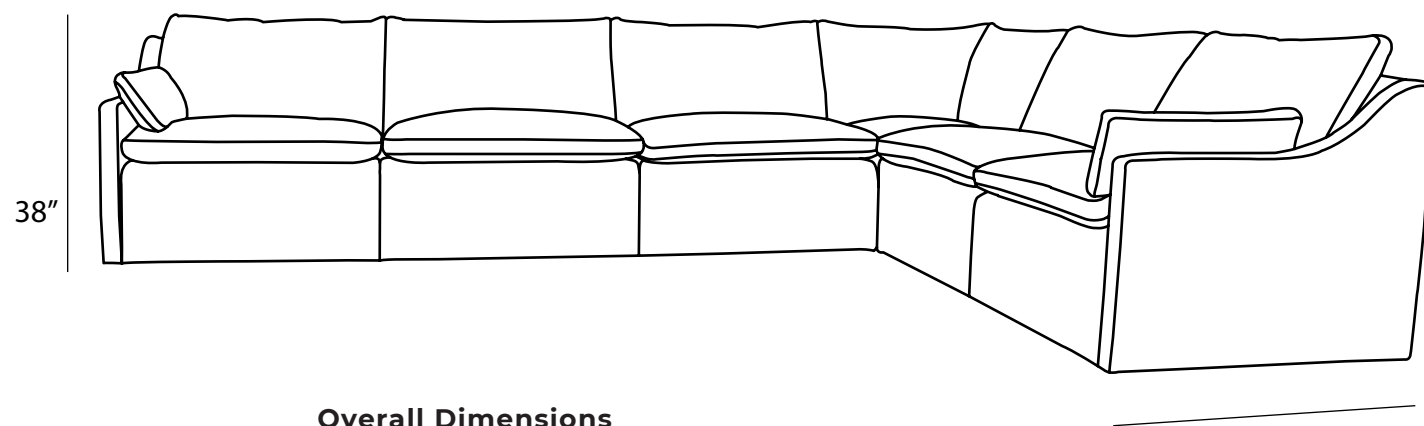

## Modular Slope Arm Sectional

It's all in the name "Cloud". This deep seating sectional is constructed like none other. Feel yourself float on top cushions oozing with down feathers. It's modular set up allows you to reconfigure into a night bed for those unexpected house guests. "Cloud"

### Overall Dimensions

Arm Height	25"
Arm Width	3"
Seat Height	20"
Seat Depth	24"

Measurements	Length	Depth	Height
Modular Sectional	168"	126"	38"
Corner	42"	42"	38"
1 Arm Chair (LHF/RHF)	42"	42"	38"
Armless Chair	42"	42"	38"
Armless Jr.	32"	42"	38"
Ottoman	42"	42"	20"