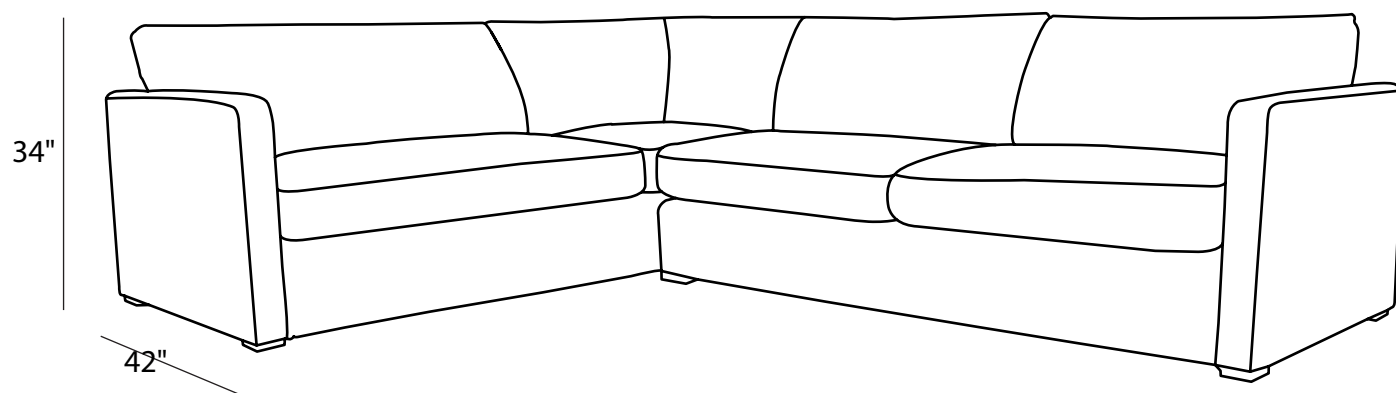

HAYWOOD

Sectional

All our leather and fabric furniture can be customized to the size & colour of your choice. Also available as a condo sofa, loveseat, chair or sectional of any size. Bench made by Rawhide Leather Furniture in Toronto, Canada.

Measurements	Length	Depth	Height
High Arm Sofa	91"	42"	34"
1 Arm Sofa	74"	42"	34"
Armless Sofa	69"	42"	34"
1 Arm Loveseat	51"	42"	34"
Armless Loveseat	46"	42"	34"

*All measurements are approximate

Overall Dimensions

Arm Height	29"
Arm Width	5"
Seat Height	18"
Seat Depth	26"

Available Styles

Details

Available in premium Italian top & full grain leathers or premium quality fabrics

- Handcrafted in Toronto, Canada by Rawhide
- Available in any depth and length
- Kiln-dried Canadian ethically sourced hardwood
- Eco-friendly construction
- Double-doweled frame
- Corner block joinery
- Platinum drop in coil suspension, 9 coils per seat, hand stuffed for noise dampening
- All sofas available as 3 seat cushions & 3 back cushions or 2 seat cushions & 2 back cushions or bench seat & 2 back cushions
- Choose standard fills: Super soft, tahoe, medium, firm (poly fiber wrapped around a soya-based high density foam core)
- Down Topper (down, feather wrapped around a high density foam core)
- Premium fill: Feather Deluxe (down, feather envelope encased in commercial grade foam core)
- Ultra cell foam (high density foam designed for commercial and contract use)
- All furniture available with your choice of over 20 decorative nail options in varying sizes and colours. There is also the ability to omit studs from any piece
- Wood block feet available in multiple sizes and finishes. Chrome and brushed steel legs also available in multiple sizes
- Rawhide Leather and Fabric Furniture offers you a lifetime warranty on the construction and springs on your piece. To find out more about the best warranty in Canada, please visit our "Construction" page.