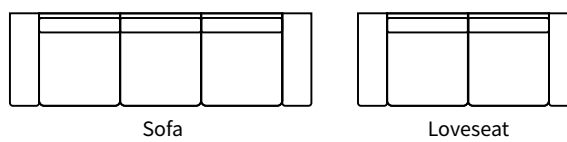

Overall Dimensions

Arm Height	27.5"
Arm Width	8"
Seat Height	18.5"
Seat Depth	24"

Measurements	Length	Depth	Height
Sofa	85"	40"	34"
Loveseat	62"	40"	34"

***All measurements are approximate**

****All Sectionals are custom sizes and configurations**

Available Styles

Details

- Available in premium Italian top & full grain leathers or premium quality fabrics
- Handcrafted in Toronto, Canada by Rawhide
- Available in any depth and length
- Kiln-dried Canadian ethically sourced hardwood
- Eco-friendly construction
- Double-doweled frame
- Corner block joinery
- Platinum drop in coil suspension, 9 coils per seat, hand stuffed for noise dampening
- All sofas available as 3 seat cushions & 3 back cushions or 2 seat cushions & 2 back cushions or bench seat & 2 back cushions
- Choose standard fills: Super soft, tahoe, medium, firm (poly fiber wrapped around a soya-based high density foam core)
- Down Topper (down, feather wrapped around a high density foam core)
- Premium fill: Feather Deluxe (down, feather envelope encased in commercial grade foam core)
- Ultra cell foam (high density foam designed for commercial and contract use)
- All furniture available with your choice of over 20 decorative nail options in varying sizes and colours. There is also the ability to omit studs from any piece
- Wood block feet available in multiple sizes and finishes. Chrome and brushed steel legs also available in multiple sizes
- Rawhide Leather and Fabric Furniture offers you a lifetime warranty on the construction and springs on your piece. To find out more about the best warranty in Canada, please visit our "Construction" page.