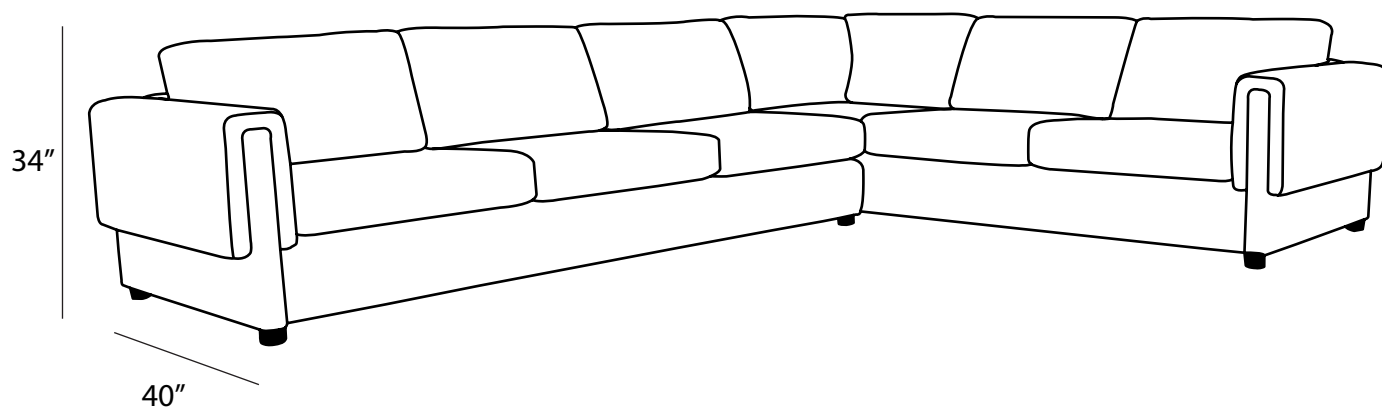

ELYSHA

Sectional

All our leather and fabric furniture can be customized to the size & colour of your choice. Also available as a condo sofa, loveseat, chair or sectional of any size. Bench made by Rawhide Leather Furniture in Toronto, Canada.

Overall Dimensions

Arm Height	27.5"
Arm Width	8"
Seat Height	18.5"
Seat Depth	24"

Measurements	Length	Depth	Height
Sofa	85"	40"	34"
Loveseat	62"	40"	34"

***All measurements are approximate**

****All Sectionals are custom sizes and configurations**

Available Styles

Details

- Available in premium Italian top & full grain leathers or premium quality fabrics
- Handcrafted in Toronto, Canada by Rawhide
- Available in any depth and length
- Kiln-dried Canadian ethically sourced hardwood
- Eco-friendly construction
- Double-doweled frame
- Corner block joinery
- Platinum drop in coil suspension, 9 coils per seat, hand stuffed for noise dampening
- All sofas available as 3 seat cushions & 3 back cushions or 2 seat cushions & 2 back cushions or bench seat & 2 back cushions
- Choose standard fills: Super soft, tahoe, medium, firm (poly fiber wrapped around a soya-based high density foam core)
- Down Topper (down, feather wrapped around a high density foam core)
- Premium fill: Feather Deluxe (down, feather envelope encased in commercial grade foam core)
- Ultra cell foam (high density foam designed for commercial and contract use)
- All furniture available with your choice of over 20 decorative nail options in varying sizes and colours. There is also the ability to omit studs from any piece
- Wood block feet available in multiple sizes and finishes. Chrome and brushed steel legs also available in multiple sizes
- Rawhide Leather and Fabric Furniture offers you a lifetime warranty on the construction and springs on your piece. To find out more about the best warranty in Canada, please visit our "Construction" page.