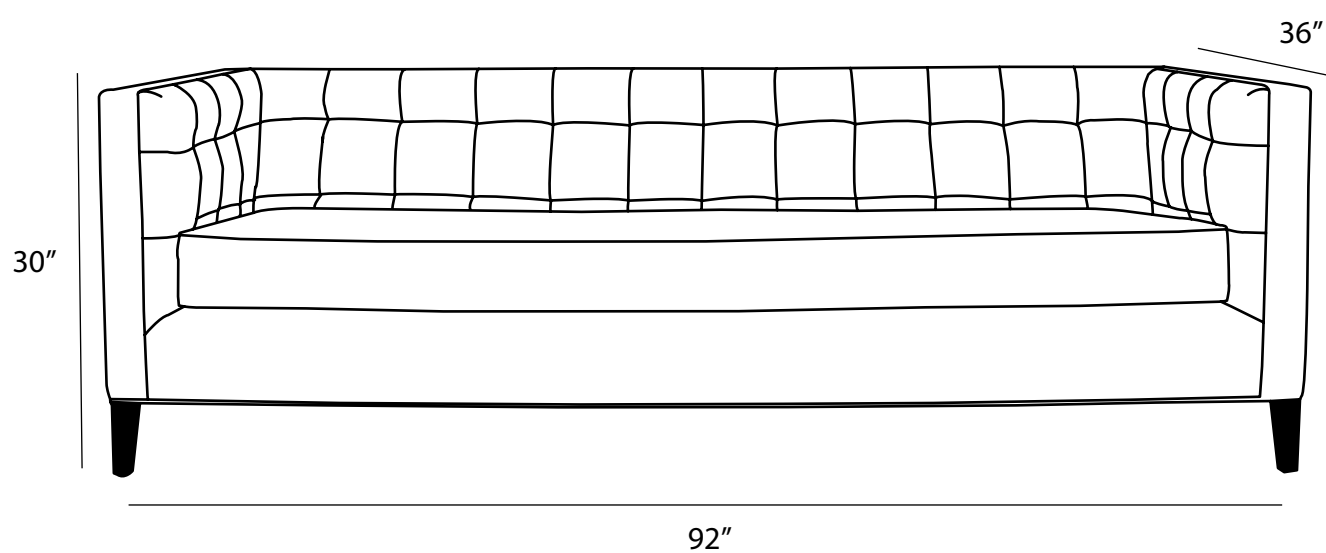

# CATRINA

Measurements	Length	Depth	Height
Sofa (as Shown)	92"	36"	30"
Loveseat	68"	36"	30"
Condo	80"	36"	30"
Chair	43"	36"	30"

**\*All measurements are approximate**

### Details

- Available in premium Italian top & full grain leathers or premium quality fabrics
- Handcrafted in Toronto, Canada by Rawhide
- Available in any depth and standard length
- Kiln-dried Canadian ethically sourced hardwood
- Eco-friendly construction
- Double-doweled frame
- Corner block joinery
- Evenly suspended steel springs
- Choose standard fills: Super soft, tahoe, medium, firm (poly fiber wrapped around a soya-based high density foam core)
- Down Topper (down, feather wrapped around a high density foam core)
- Premium fill: Feather Deluxe (down, feather envelope encased in commercial grade foam core)
- Ultra cell foam (high density foam designed for commercial and contract use)
- All furniture available with your choice of over 20 decorative nail options in varying sizes and colours. There is also the ability to omit studs from any piece
- Wood block feet available in multiple sizes and finishes. Chrome and brushed steel legs also available in multiple sizes
- Rawhide Leather and Fabric Furniture offers you a lifetime warranty on the construction and springs on your piece. To find out more about the best warranty in Canada, please visit our "Construction" page.