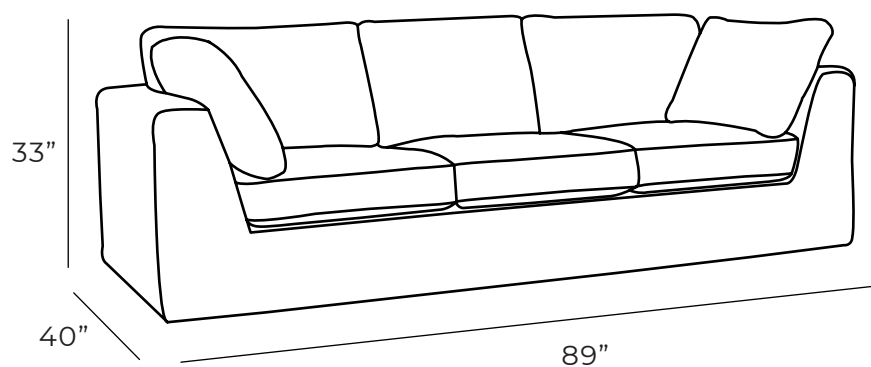

## Sofa

If you're looking for a sofa in a league of its own, look no further than the Laila. Looking good from all sides, this sophisticated sofa is just the right piece to transform your room from ordinary to extraordinary.

### Overall Dimensions

Arm Height	27"
Arm Width	10"
Seat Height	18.5"
Seat Depth	23"

Measurements	Length	Depth	Height
Sofa (as Shown)	89"	40"	33"
Loveseat	66"	40"	33"
Condo	80"	40"	33"
Chair	43"	40"	33"
Chair (Oversize)	55"	40"	33"

### Details

- Available in premium Italian top & full grain leathers or premium quality fabrics
- Handcrafted in Toronto, Canada by Rawhide
- Available in any depth and length
- Kiln-dried Canadian ethically sourced hardwood
- Eco-friendly construction
- Double-doweled frame
- Corner block joinery
- Evenly suspended steel springs
- All sofas available as 3 seat cushions & 3 back cushions or 2 seat cushions & 2 back cushions or bench seat & 2 back cushions
- Choose standard fills: Super soft, tahoe, medium, firm (poly fiber wrapped around a soya-based high density foam core)
- Down Topper (down, feather wrapped around a high density foam core)
- Premium fill: Feather Deluxe (down, feather envelope encased in commercial grade foam core)
- Ultra cell foam (high density foam designed for commercial and contract use)
- All furniture available with your choice of over 20 decorative nail options in varying sizes and colours. There is also the ability to omit studs from any piece
- Wood block feet available in multiple sizes and finishes. Chrome and brushed steel legs also available in multiple sizes
- Rawhide Leather and Fabric Furniture offers you a lifetime warranty on the construction and springs on your piece. To find out more about the best warranty in Canada, please visit our "Construction" page.