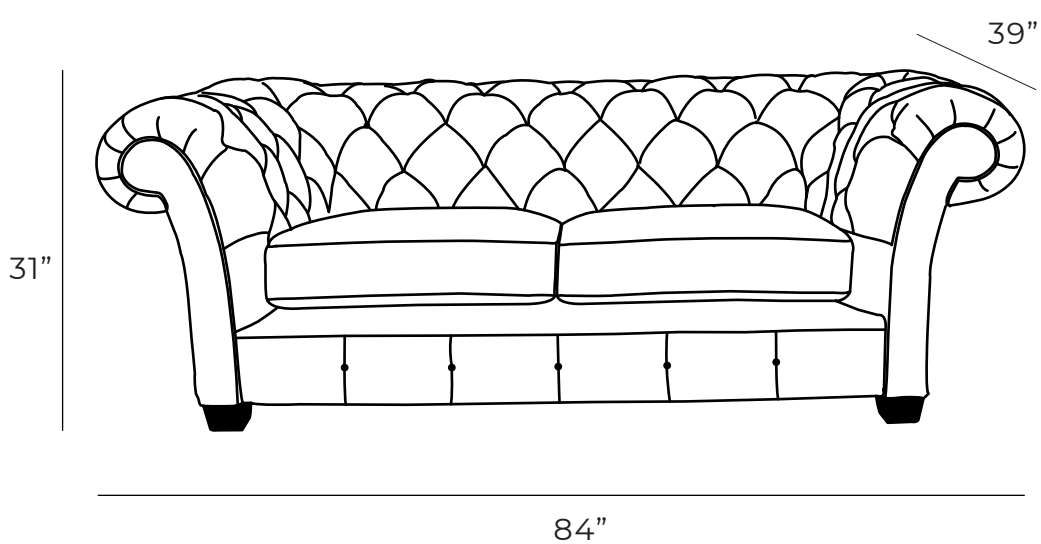

CLASSIC TUFTED

Sofa

The Classic Tufted is an English hand tufted traditional sofa with a modern edge.

All our leather and fabric furniture can be customized to the size & colour of your choice. Also available as a condo sofa, loveseat, chair or sectional of any size. Bench made by Rawhide Leather Furniture in Toronto, Canada.

Overall Dimensions

Arm Height	31"
Arm Width	17"
Seat Height	20"
Seat Depth	23"

Measurements	Length	Depth	Height
Sofa	103"	39"	31"
Condo Sofa (as Shown)	84"	39"	31"

***All measurements are approximate**

Available Styles

Sofa

Details

- Available in premium Italian top & full grain leathers or premium quality fabrics
- Handcrafted in Toronto, Canada by Rawhide
- Available in any depth and standard length
- Kiln-dried Canadian ethically sourced hardwood
- Eco-friendly construction
- Double-doweled frame
- Corner block joinery
- Evenly suspended steel springs
- Choose standard fills: Super soft, tahoe, medium, firm (poly fiber wrapped around a soya-based high density foam core)
- Down Topper (down, feather wrapped around a high density foam core)
- Premium fill: Feather Deluxe (down, feather envelope encased in commercial grade foam core)
- Ultra cell foam (high density foam designed for commercial and contract use)
- All furniture available with your choice of over 20 decorative nail options in varying sizes and colours. There is also the ability to omit studs from any piece
- Wood block feet available in multiple sizes and finishes. Chrome and brushed steel legs also available in multiple sizes
- Rawhide Leather and Fabric Furniture offers you a lifetime warranty on the construction and springs on your piece. To find out more about the best warranty in Canada, please visit our "Construction" page.