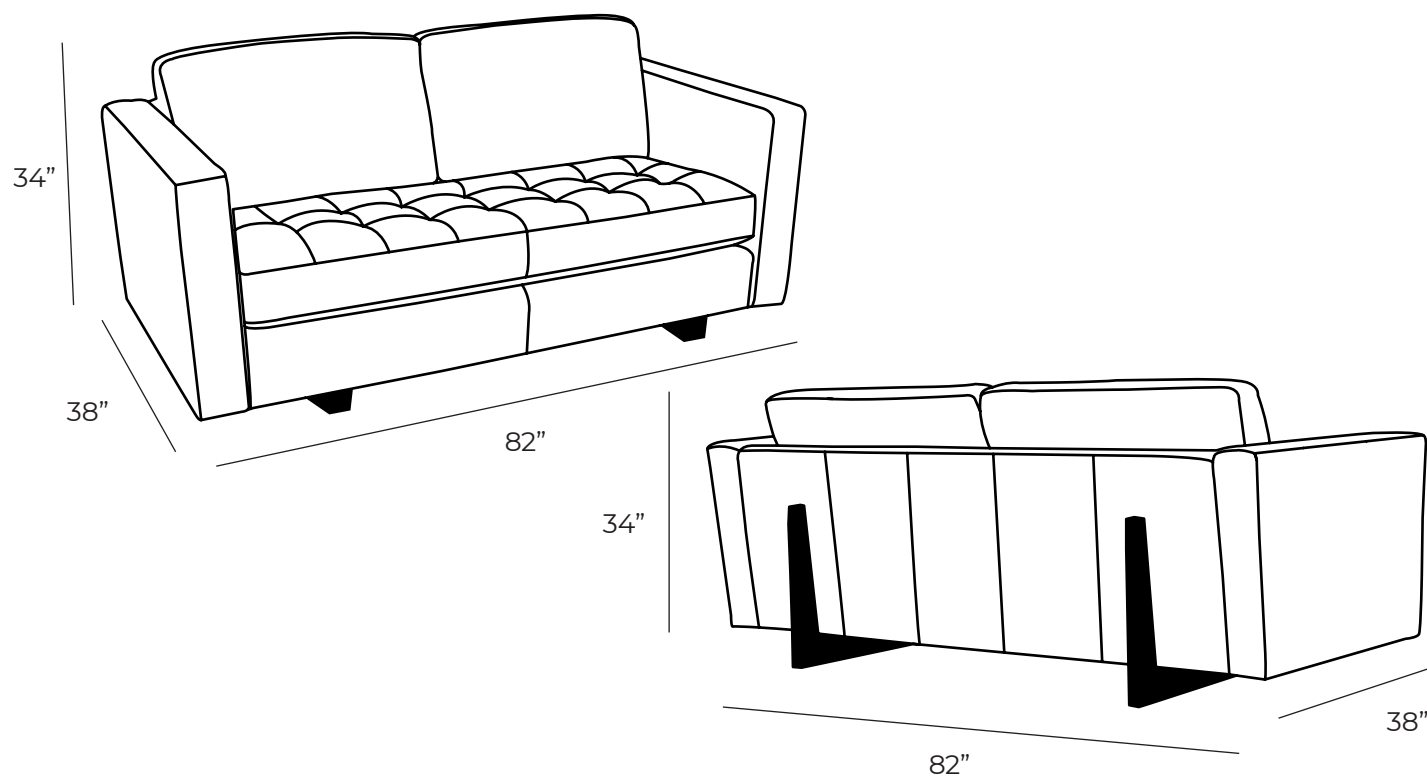

MADDOX

Sofa

The Maddox appears to be levitating. With deep hand tufted seats, supported by an L-shaped hardwood spine. This sophisticated sofa is the finishing touch to any room.

All our leather and fabric furniture can be customized to the size & colour of your choice. Also available as a condo sofa, loveseat, chair or sectional of any size. Bench made by Rawhide Leather Furniture in Toronto, Canada.

Measurements	Length	Depth	Height
Sofa	82"	38"	34"
Loveseat	58"	38"	34"
Chair	33"	38"	34"
Chair (Oversize)	46"	38"	34"

***All measurements are approximate**

****All Sectionals are custom sizes and configurations**

Overall Dimensions

Arm Height	27"
Arm Width	5"
Seat Height	18"
Seat Depth	22"

Available Styles

Condo & Chaise

Sofa & Ottoman

L - Sectional

U - Sectional

High Arm
Open end
Chaise