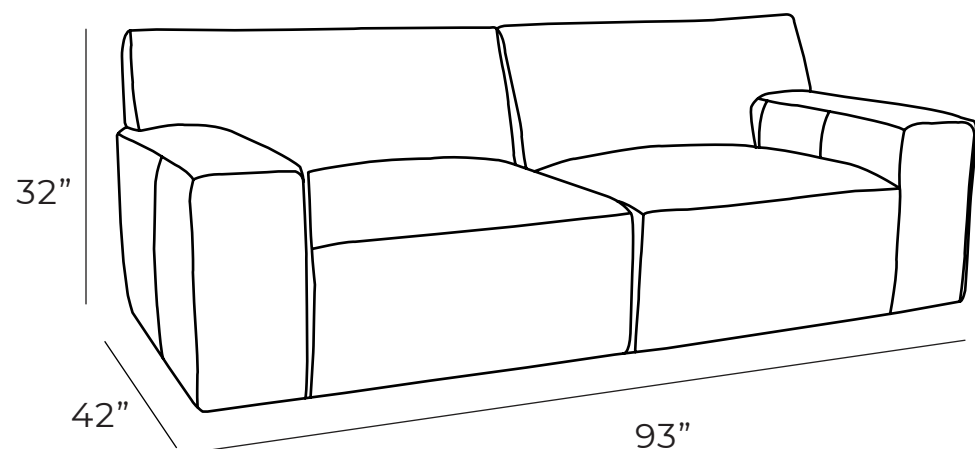

MONIQUE

Sofa

When you're ready for a sofa that's super cool and super cozy, look no further than the Monique. Boxy lines give the Monique the modern shape you love.

All our leather and fabric furniture can be customized to the size & colour of your choice. Also available as a condo sofa, loveseat, chair or sectional of any size. Bench made by Rawhide Leather Furniture in Toronto, Canada.

Overall Dimensions

Arm Height	22"
Arm Width	12"
Seat Height	17.5"
Seat Depth	26.5"

Measurements	Length	Depth	Height
Sofa (as Shown)	93"	42"	32"
Condo	83"	42"	32"
Loveseat	70"	42"	32"
Chair	47"	42"	32"
Chair (Oversize)	59"	42"	32"