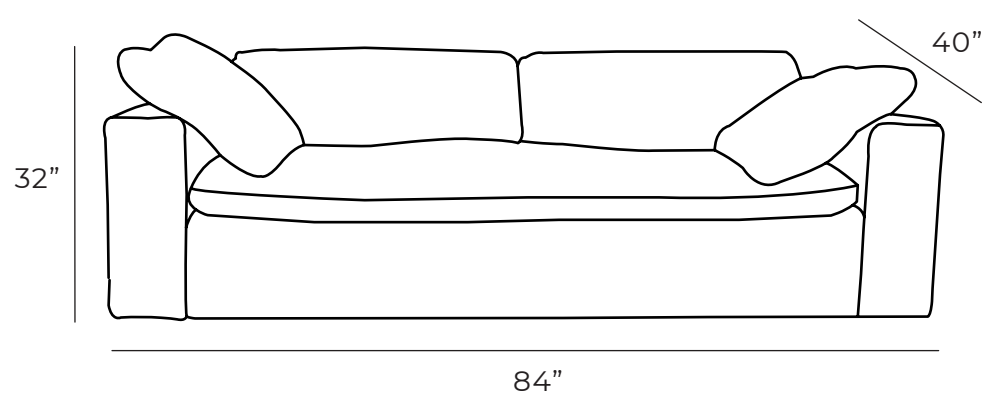

CLOUD

Sofa

Exceedingly comfortable deep seating makes the CLOUD modular collection perfect for lounging in extraordinary contentment. Oversized down pillows create the perfect spot for relaxing in the utmost style.

Overall Dimensions

| | |
|-------------|-----|
| Arm Height | 24" |
| Arm Width | 10" |
| Seat Height | 17" |
| Seat Depth | 27" |

| Measurements | Length | Depth | Height |
|--------------|--------|-------|--------|
|--------------|--------|-------|--------|

| | | | |
|---------|------|-----|-----|
| Sofa | 84" | 40" | 32" |
| Sofa XL | 103" | 40" | 32" |

***All measurements are approximate**

Available Styles

Sofa

Sofa XL (Stationary)

Details

- Available in premium Italian top & full grain leathers or premium quality fabric
- Ethically sourced Canadian hardwood
- Evenly suspended coils
- Corner-blocked joinery
- Standard depth and length
- Full down seats & backs
- Rawhide Leather and Fabric Furniture offers you a lifetime warranty on the construction and springs on your piece. To find out more about the best warranty
- in Canada, please visit our "Construction" page.