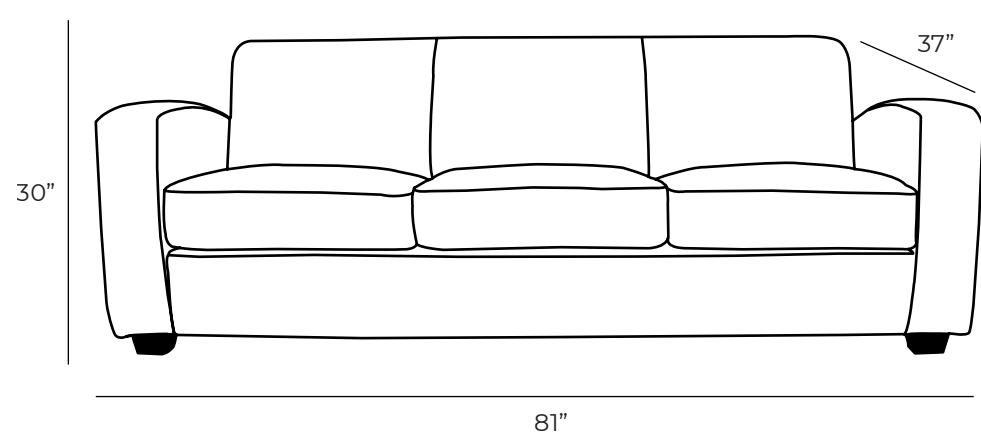

LIVERPOOL

Sofa

The Liverpool with its sleek, crisp lines invites you to sit back and relax while reading a good book.

All our leather and fabric furniture can be customized to the size & colour of your choice. Also available as a condo sofa, loveseat, chair or sectional of any size. Bench made by Rawhide Leather Furniture in Toronto, Canada.

Overall Dimensions

Arm Height	24"
Arm Width	6"
Seat Height	18"
Seat Depth	22.5"

Measurements	Length	Depth	Height
Sofa (as Shown)	81"	37"	30"
Loveseat	58"	37"	30"
Chair	37"	37"	30"
Chair (Oversize)	49"	37"	30"

Available Styles

***All measurements are approximate**

Chair

Oversize Chair

Loveseat

Sofa

Details

- Available in premium Italian top & full grain leathers or premium quality fabrics
- Handcrafted in Toronto, Canada by Rawhide
- Available in any depth and length
- Kiln-dried Canadian ethically sourced hardwood
- Eco-friendly construction
- Double-doweled frame
- Corner block joinery
- Evenly suspended steel springs
- All sofas available as 3 seat cushions & 3 back cushions or 2 seat cushions & 2 back cushions or bench seat & 2 back cushions
- Choose standard fills: Super soft, tahoe, medium, firm (poly fiber wrapped around a soya-based high density foam core)
- Down Topper (down, feather wrapped around a high density foam core)
- Premium fill: Feather Deluxe (down, feather envelope encased in commercial grade foam core)
- Ultra cell foam (high density foam designed for commercial and contract use)
- All furniture available with your choice of over 20 decorative nail options in varying sizes and colours. There is also the ability to omit studs from any piece
- Wood block feet available in multiple sizes and finishes. Chrome and brushed steel legs also available in multiple sizes
- Rawhide Leather and Fabric Furniture offers you a lifetime warranty on the construction and springs on your piece. To find out more about the best warranty in Canada, please visit our "Construction" page.