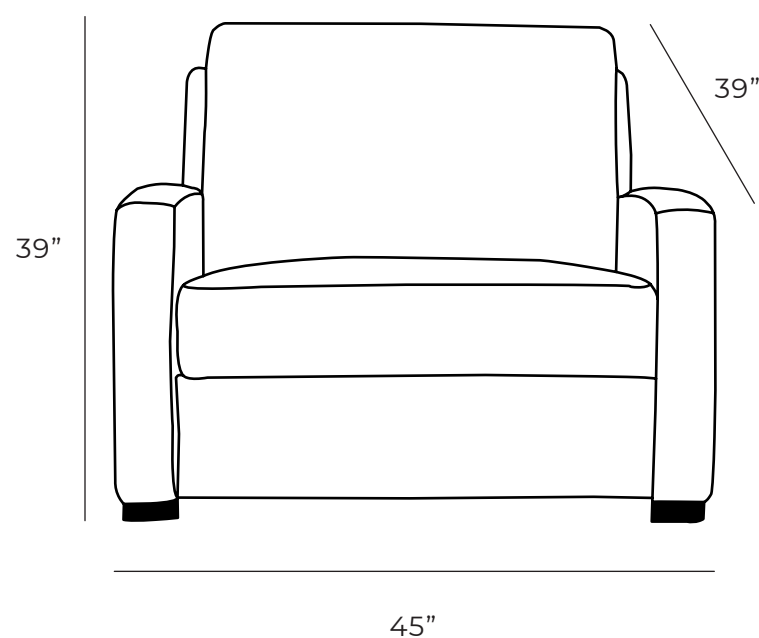

Overall Dimensions

Arm Height	23"
Arm Width	4.5"
Seat Height	19"
Seat Depth	20"

Measurements	Length	Depth	Height
Single Bed	45"	39" - 85"	39"

***All measurements are approximate**

Available Styles

Single Bed