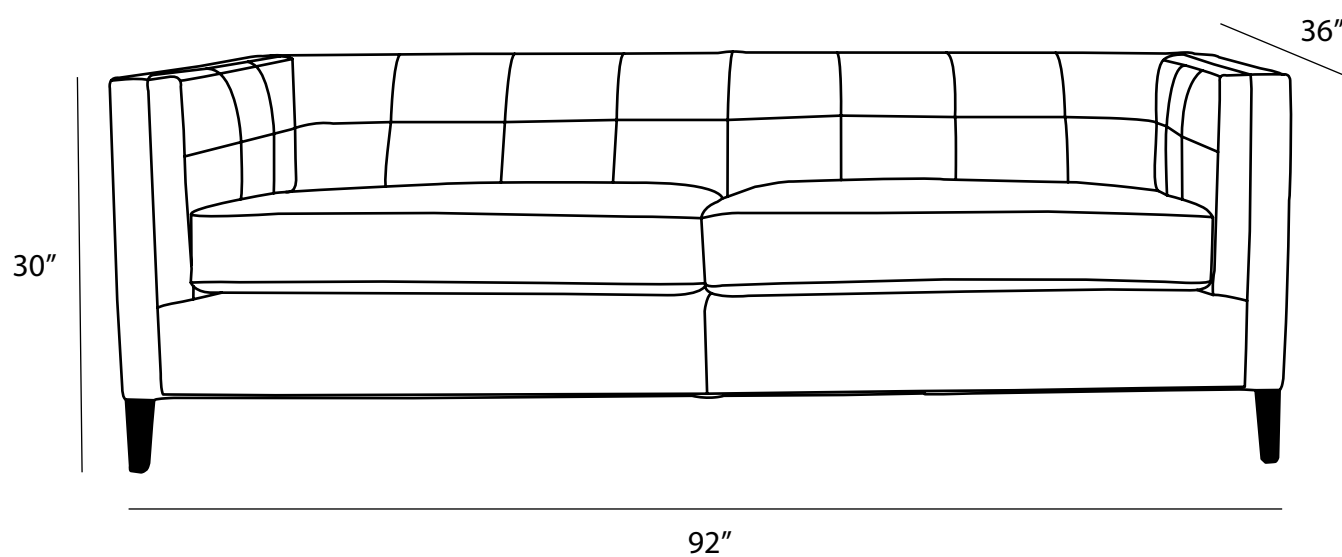

HOXTON

Sofa

All our leather and fabric furniture can be customized to the size & colour of your choice. Also available as a condo sofa, loveseat, chair or sectional of any size. Bench made by Rawhide Leather Furniture in Toronto, Canada.

Measurements	Length	Depth	Height
Sofa (as Shown)	92"	36"	30"
Loveseat	68"	36"	30"
Condo	80"	36"	30"
Chair	43"	36"	30"

***All measurements are approximate**

Available Styles

Chair

Loveseat

Condo

Sofa

Details

- Available in premium Italian top & full grain leathers or premium quality fabrics
- Handcrafted in Toronto, Canada by Rawhide
- Available in any depth and standard length
- Kiln-dried Canadian ethically sourced hardwood
- Eco-friendly construction
- Double-doweled frame
- Corner block joinery
- Evenly suspended steel springs
- Choose standard fills: Super soft, tahoe, medium, firm (poly fiber wrapped around a soya-based high density foam core)
- Down Topper (down, feather wrapped around a high density foam core)
- Premium fill: Feather Deluxe (down, feather envelope encased in commercial grade foam core)
- Ultra cell foam (high density foam designed for commercial and contract use)
- All furniture available with your choice of over 20 decorative nail options in varying sizes and colours. There is also the ability to omit studs from any piece
- Wood block feet available in multiple sizes and finishes. Chrome and brushed steel legs also available in multiple sizes
- Rawhide Leather and Fabric Furniture offers you a lifetime warranty on the construction and springs on your piece. To find out more about the best warranty in Canada, please visit our "Construction" page.