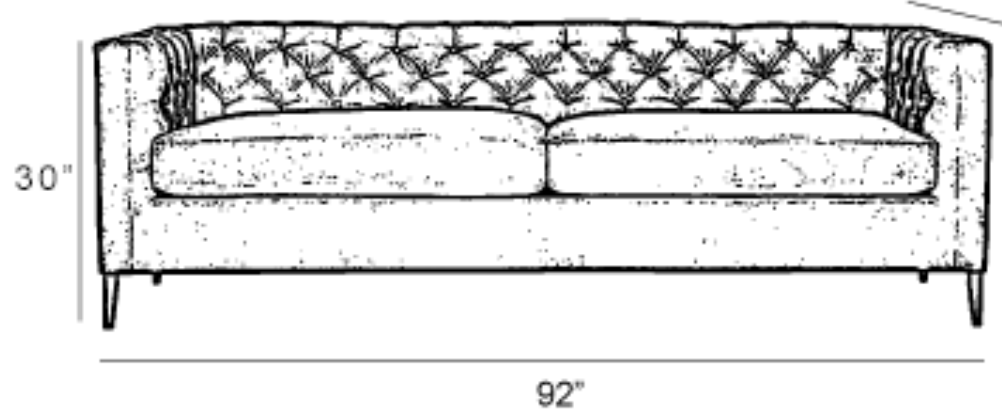

EVERLEIGH

Sofa

All our leather and fabric furniture can be customized to the size & colour of your choice. Also available as a condo sofa, loveseat, chair or sectional of any size. Bench made by Rawhide Leather Furniture in Toronto, Canada.

Lorem ipsum

36"

Measurements	Length	Depth	Height
Sofa (as Shown)	92"	36"	30"
Loveseat	68"	36"	30"
Condo	80"	36"	30"
Chair	43"	36"	30"

***All measurements are approximate**

Available Styles

Chair

Loveseat

Condo

Sofa

Details

- Available in premium Italian top & full grain leathers or premium quality fabrics
- Handcrafted in Toronto, Canada by Rawhide
- Available in any depth and standard length
- Kiln-dried Canadian ethically sourced hardwood
- Eco-friendly construction
- Double-doweled frame
- Corner block joinery
- Evenly suspended steel springs
- Choose standard fills: Super soft, tahoe, medium, firm (poly fiber wrapped around a soya-based high density foam core)
- Down Topper (down, feather wrapped around a high density foam core)
- Premium fill: Feather Deluxe (down, feather envelope encased in commercial grade foam core)
- Ultra cell foam (high density foam designed for commercial and contract use)
- All furniture available with your choice of over 20 decorative nail options in varying sizes and colours. There is also the ability to omit studs from any piece
- Wood block feet available in multiple sizes and finishes. Chrome and brushed steel legs also available in multiple sizes
- Rawhide Leather and Fabric Furniture offers you a lifetime warranty on the construction and springs on your piece. To find out more about the best warranty in Canada, please visit our "Construction" page.