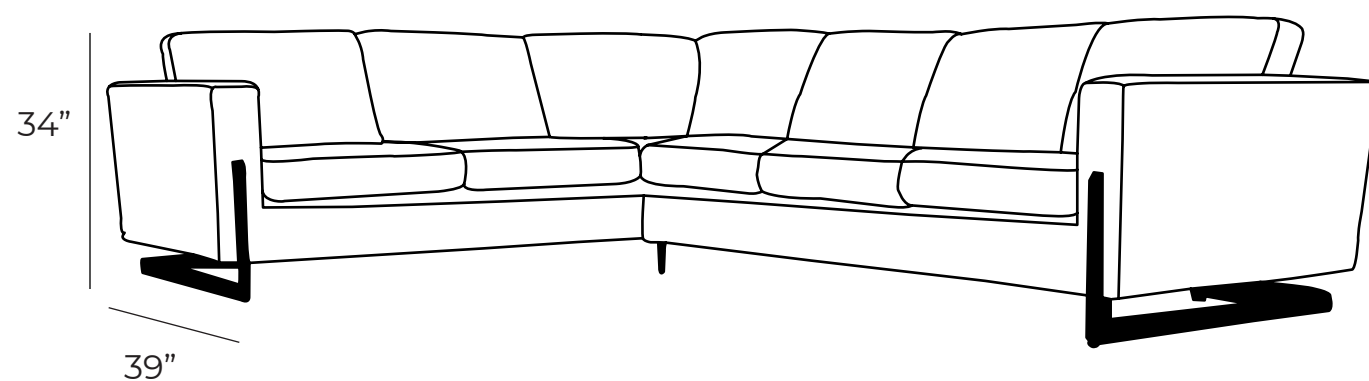

## Sectional

The Valencia is a versatile sectional that is clean lined, current and comfortable. Square arms, soft cushions and a raised metal frame adds airiness for open space living.

All our leather and fabric furniture can be customized to the size & colour of your choice. Also available as a condo sofa, loveseat, chair or sectional of any size. Bench made by Rawhide Leather Furniture in Toronto, Canada.

Measurements	Length	Depth	Height
Sofa	87"	39"	34"
1 Arm Sofa LHF/RHF	81"	39"	34"
High Arm Sofa LHF/RHF	93"	39"	34"
Loveseat	62"	39"	34"
1 Arm Loveseat LHF/RHF	56"	39"	34"
Chair	37"	39"	34"
Oversize Chair	47"	39"	34"

### Overall Dimensions

Arm Height	28"
Arm Width	6"
Seat Height	18"
Seat Depth	23"