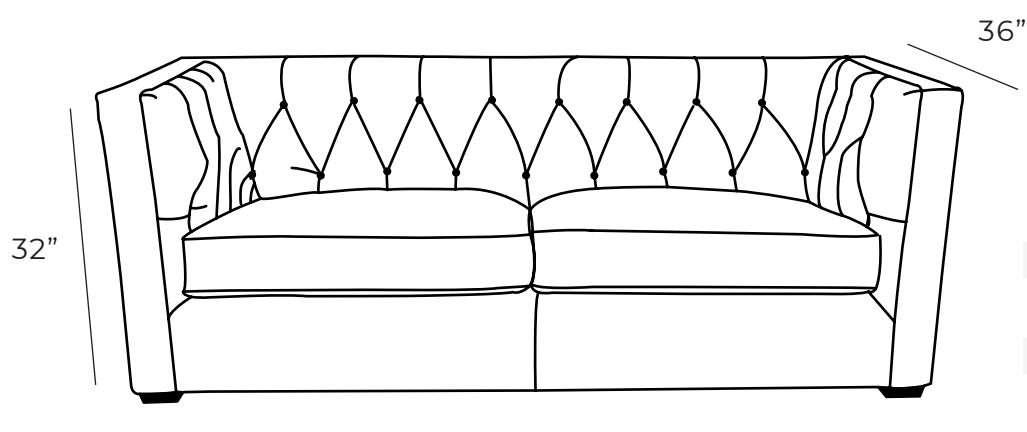

SOPHIA

Sofa

The Sophia Sofa features a sophisticated button-tufted tuxedo style back featuring two seat cushions. Upholstered in fine Italian aniline dyed leather. Piping and decorative nails are individually applied by hand giving this sofa a touch of elegance to any room.

Overall Dimensions

Arm Height	32"
Arm Width	9"
Seat Height	18.5"
Seat Depth	24.5"

Measurements	Length	Depth	Height
Sofa (as Shown)	85"	36"	32"
Loveseat	62"	36"	32"
Chair	39"	36"	32"

Available Styles

85"

***All measurements are approximate**

Chair

Loveseat

Sofa

X-Long Sofa

Sofa & Ottoman

Details

- Available in premium Italian top & full grain leathers or premium quality fabrics
- Handcrafted in Toronto, Canada by Rawhide
- Available in any depth and standard length
- Kiln-dried Canadian ethically sourced hardwood
- Eco-friendly construction
- Double-doweled frame
- Corner block joinery
- Platinum drop in coil suspension, 9 coils per seat, hand stuffed for noise dampening
- All sofas available as 3 seat cushions & 3 back cushions or 2 seat cushions & 2 back cushions or bench seat & 2 back cushions
- Choose standard fills: Super soft, tahoe, medium, firm (poly fiber wrapped around a soya-based high density foam core)
- Down Topper (down, feather wrapped around a high density foam core)
- Premium fill: Feather Deluxe (down, feather envelope encased in commercial grade foam core)
- Ultra cell foam (high density foam designed for commercial and contract use)
- All furniture available with your choice of over 20 decorative nail options in varying sizes and colours. There is also the ability to omit studs from any piece
- Wood block feet available in multiple sizes and finishes. Chrome and brushed steel legs also available in multiple sizes
- Rawhide Leather and Fabric Furniture offers you a lifetime warranty on the construction and springs on your piece. To find out more about the best warranty in Canada, please visit our "Construction" page.