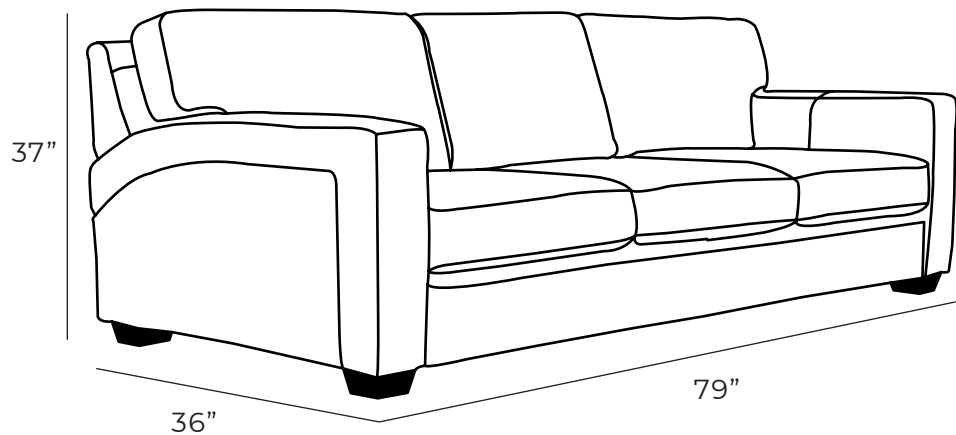

SAMANTHA

Sofa

This contemporary transitional sofa has minimal track arms with outer arm panel. This sofa can be complemented with decorative nailheads on the outer arm panel.

All our leather and fabric furniture can be customized to the size & colour of your choice. Also available as a condo sofa, loveseat, chair or sectional of any size. Bench made by Rawhide Leather Furniture in Toronto, Canada.

Overall Dimensions

Arm Height	25"
Arm Width	5"
Seat Height	19"
Seat Depth	21.5"

Measurements	Length	Depth	Height
X-Long Sofa (as Shown)	102"	36"	37"
Sofa	79"	36"	37"
Loveseat	62"	36"	37"
Condo	76"	36"	37"
Chair	39"	36"	37"
Chair (Oversize)	51"	36"	37"