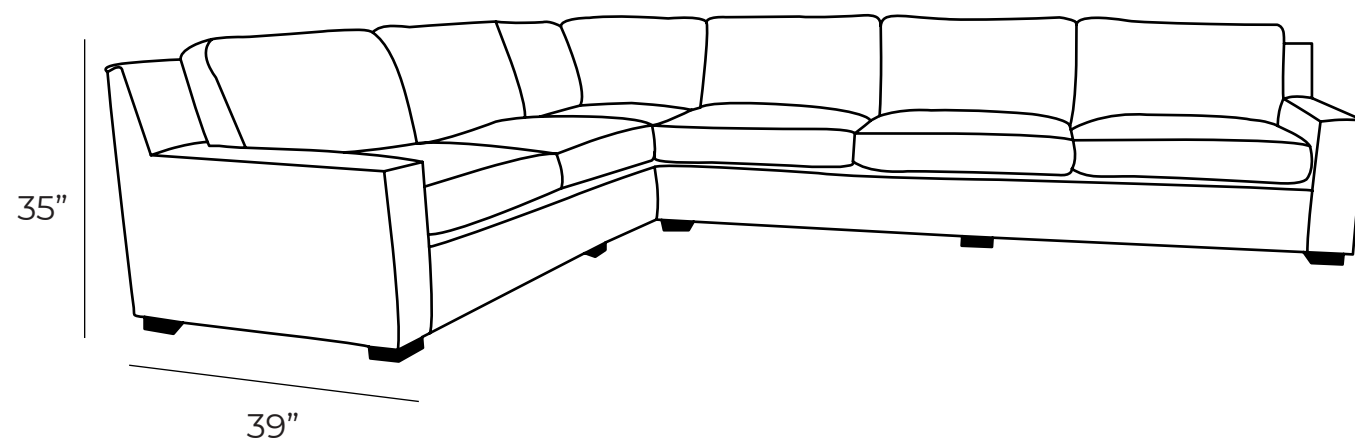

PRETTY

Sectional

The Pretty sectional features modern clean lines with elegant narrow track arms, tapered legs and individually hand applied decorative nails. Luxuriously filled seat and back cushions.

All our leather and fabric furniture can be customized to the size & colour of your choice. Also available as a condo sofa, loveseat, chair or sectional of any size. Bench made by Rawhide Leather Furniture in Toronto, Canada.

Measurements	Length	Depth	Height
1 Arm Sofa RHF (As shown)	136"	36"	35"
1 Arm Sofa LHF (As shown)	106"	36"	35"
High Arm Sofa	93"	36"	35"
1 Arm Sofa LHF/RHF	79"	36"	35"
Armless Sofa	69"	36"	35"
1 Arm Chaise LHF/RHF	33"	66"	35"
1 Arm Loveseat LHF/RHF	56"	36"	35"
Armless Loveseat	46"	36"	35"
Square Corner	37"	36"	35"
Curved Corner	45"	45"	35"

***All measurements are approximate**

Overall Dimensions

Arm Height	24"
Arm Width	3.5"
Seat Height	18"
Seat Depth	21"

Available Styles

Condo & Chaise

Sofa & Ottoman

L - Sectional

U - Sectional