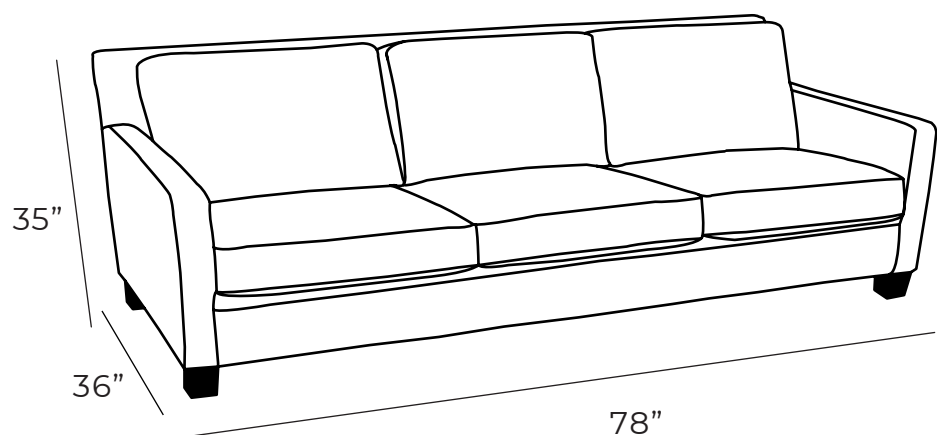

PRETTY

Sofa

The Pretty sofa features modern clean lines with elegant narrow track arms, tapered legs and individually hand applied decorative nails. Luxuriously filled seat and back cushions.

All our leather and fabric furniture can be customized to the size & colour of your choice. Also available as a condo sofa, loveseat, chair or sectional of any size. Bench made by Rawhide Leather Furniture in Toronto, Canada.

Available Styles

Overall Dimensions

Arm Height	25.5"
Arm Width	3.5"
Seat Height	20"
Seat Depth	21"

Measurements	Length	Depth	Height
Sofa (as Shown)	78"	36"	35"
Loveseat	55"	36"	35"
Swivel Chair	31"	36"	35"
Chair	31"	36"	35"
Chair (Oversize)	42"	36"	35"

***All measurements are approximate**

Chair

Oversize Chair

Loveseat

Sofa

Sofa & Ottoman

L - Sectional

U - Sectional