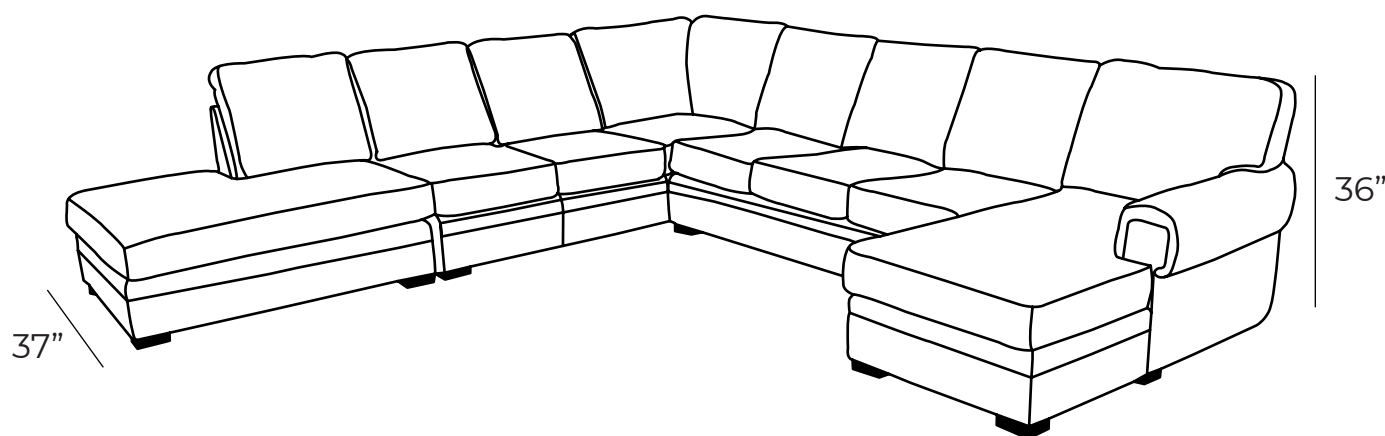

PRESCOTT

Sectional

The Prescott sectional can be found in the country club or man cave. "Square scrolled arms" can be finished in nail head for the most opulent of looks or left plain for the subtle connoisseur.

Measurements	Length	Depth	Height
High Arm Sofa	93"	37"	36"
1 Arm Sofa LHF/RHF	79"	37"	36"
Armless Sofa	69"	37"	36"
1 Arm Chaise LHF/RHF	33"	66"	36"
1 Arm Loveseat LHF/RHF	56"	37"	36"
Armless Loveseat	46"	37"	36"
Curved Corner	45"	45"	36"
Square Corner	37"	37"	36"

***All measurements are approximate**

****All Sectionals are custom sizes and configurations**

Overall Dimensions

Arm Height	25"
Arm Width	10"
Seat Height	18"
Seat Depth	21"

Available Styles

Condo & Chaise