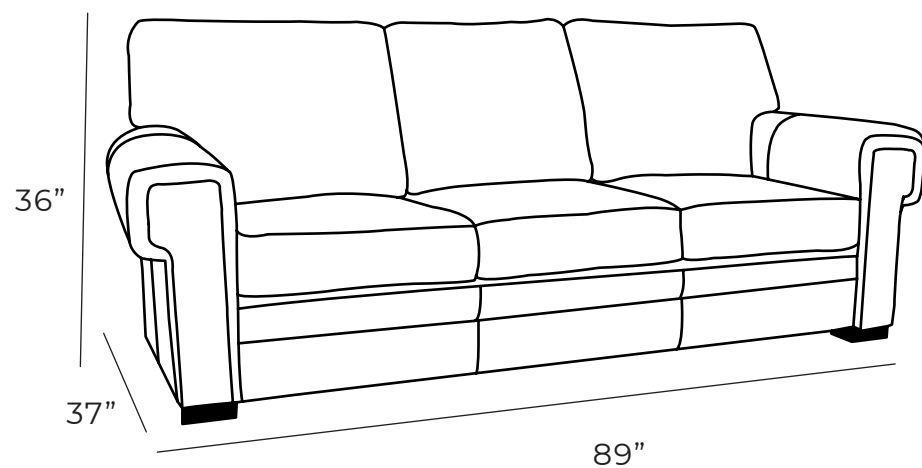

PRESCOTT

Sofa

The Prescott sofa can be found in the country club or man cave. "Square scrolled arms" can be finished in nail head for the most opulent of looks or left plain for the subtle connoisseur.

All our leather and fabric furniture can be customized to the size & colour of your choice. Also available as a condo sofa, loveseat, chair or sectional of any size. Bench made by Rawhide Leather Furniture in Toronto, Canada.

Overall Dimensions

Arm Height	25"
Arm Width	10"
Seat Height	18"
Seat Depth	21"

Measurements	Length	Depth	Height
Sofa	89"	37"	36"
X-Long Sofa (as Shown)	110"	37"	36"
Loveseat	66"	37"	36"
Condo	80"	37"	36"
Chair	43"	37"	36"
Chair (Oversize)	55"	37"	36"