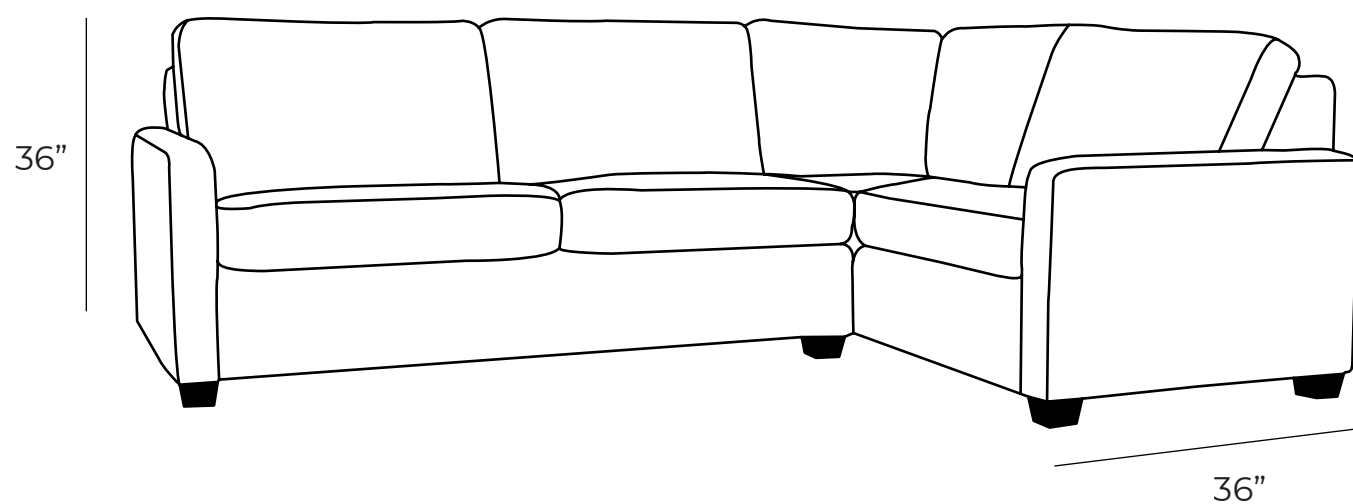

OAKWOOD

Sectional

The Oakwood may look like the standard sectional found in transitional contemporary design because it is. At Rawhide, that only lends itself for you to make every possible customization you wish while not losing its classical element of design.

Measurements	Length	Depth	Height
High Arm Sofa	88"	36"	36"
1 Arm Sofa	75"	36"	36"
Armless Sofa	69"	36"	36"
1 Arm Loveseat LHF/RHF	52"	36"	36"
Armless Loveseat	46"	36"	36"
Curved Corner	45"	45"	36"
Square Corner	36"	36"	36"

***All measurements are approximate**

****All Sectionals are custom sizes and configurations**

Overall Dimensions

Arm Height	22.5"
Arm Width	6"
Seat Height	19"
Seat Depth	21"

Available Styles

Condo & Chaise