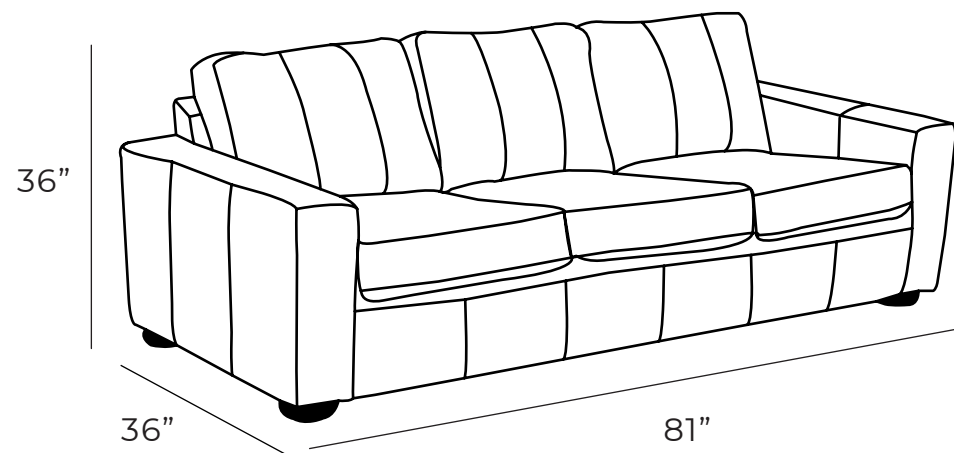

### Overall Dimensions

Arm Height	22.5"
Arm Width	6"
Seat Height	19"
Seat Depth	21"

Measurements	Length	Depth	Height
X-Long Sofa	104"	36"	36"
Sofa (as Shown)	81"	36"	36"
Loveseat	58"	36"	36"
Condo	72"	36"	36"
Chair	35"	36"	36"
Chair (Oversize)	47"	36"	36"