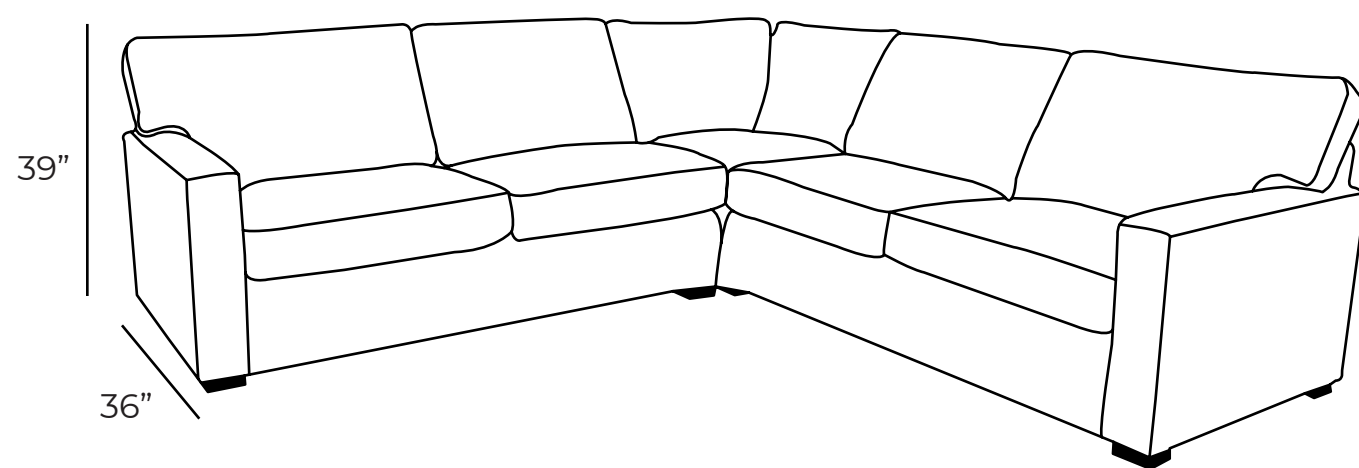

MAXWELL

Sectional

Sink into the modern Maxwell sectional and understand the luxury of true comfort and meticulous tailoring. Deep seating, wide track arms and large block legs enhance the beauty..

All our leather and fabric furniture can be customized to the size & colour of your choice. Also available as a condo sofa, loveseat, chair or sectional of any size. Bench made by Rawhide Leather Furniture in Toronto, Canada.

***All measurements are approximate**

****All Sectionals are custom sizes and configurations**

Overall Dimensions

Arm Height	25"
Arm Width	7"
Seat Height	20"
Seat Depth	24"

Available Styles

Condo & Chaise

Sofa & Ottoman