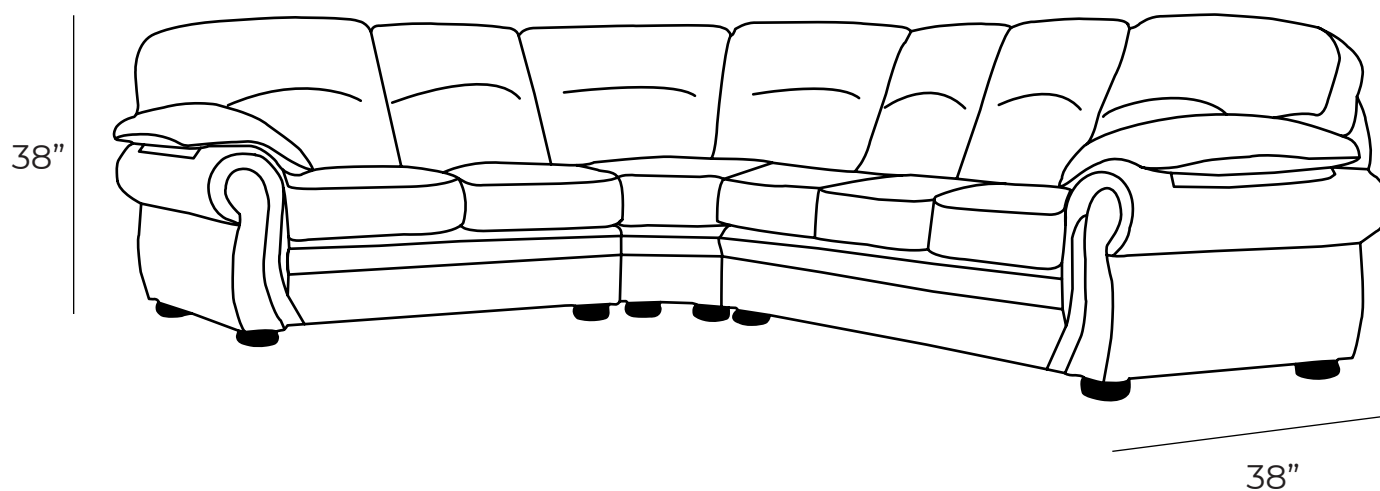

# MARBORO

## Sectional

This now classic design is suited for the buyer who prefers comfort and durability to filling the trends. Split back cushions join forces with the perfectly engineered cushion top arm designed strictly for comfort.

Measurements	Length	Depth	Height
High Arm Sofa	95"	38"	38"
1 Arm Sofa LHF/RHF	80"	38"	38"
Armless Sofa	69"	38"	38"
1 Arm Loveseat LHF/RHF	57"	38"	38"
Armless Loveseat	46"	38"	38"
1 Arm Chair LHF/RHF	34"	38"	38"
Armless Chair	23"	38"	38"
Curved Corner	45"	45"	38"
Square Corner	38"	38"	38"

### Overall Dimensions

Arm Height	26"
Arm Width	11"
Seat Height	19"
Seat Depth	21.5"