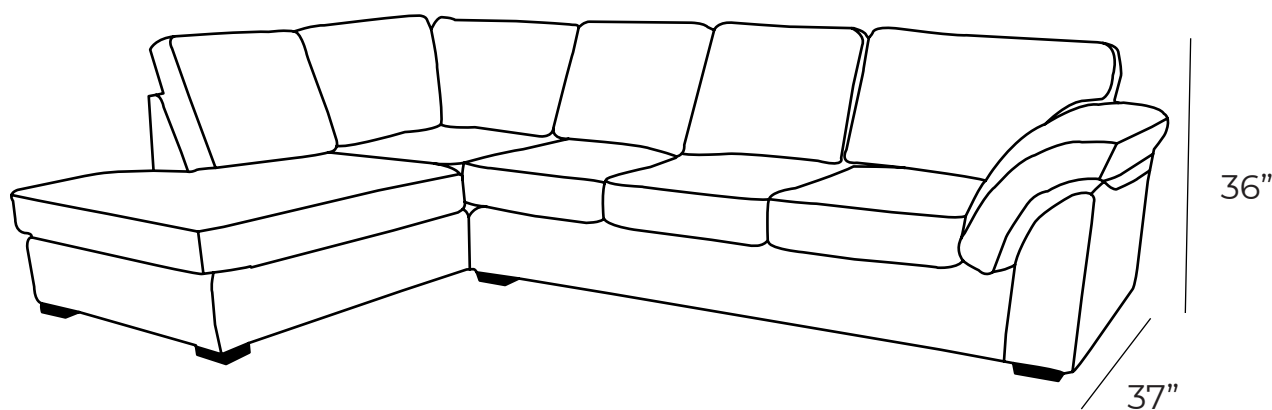

LANCER

Sectional

The perfect medley of transitional design, function and form. A pillow top arm that falls to meet the plane of the seat cushion not only allows for the comfort and function of a more utilitarian style but the uniqueness of design craved by those looking for comfort.

Measurements	Length	Depth	Height
High Arm Sofa	96"	37"	36"
1 Arm Sofa LHF/RHF	82"	37"	36"
Armless Sofa	69"	37"	36"
1 Arm Chaise LHF/RHF	43"	66"	36"
1 Arm Loveseat LHF/RHF	59"	37"	36"
Armless Loveseat	46"	37"	36"
Curved Corner	45"	45"	36"
Square Corner	37"	37"	36"

Sofa & Ottoman

L - Sectional

U - Sectional

High Arm
Open end
Chaise

Details

- Available in premium Italian top & full grain leathers or premium quality fabrics
- Handcrafted in Toronto, Canada by Rawhide
- Available in any depth and length
- Kiln-dried Canadian ethically sourced hardwood
- Eco-friendly construction
- Double-doweled frame
- Corner block joinery
- Platinum drop in coil suspension, 9 coils per seat, hand stuffed for noise dampening or evenly suspended steel springs
- All sectionals available as standard size, oversize or bench seats
- Choose standard fills: Super soft, tahoe, medium, firm (poly fiber wrapped around a soya-based high density foam core)
- Down Topper (down, feather wrapped around a high density foam core)
- Premium fill: Feather Deluxe (down, feather envelope encased in commercial grade foam core)
- Ultra cell foam (high density foam designed for commercial and contract use)
- All furniture available with your choice of over 20 decorative nail options in varying sizes and colours. There is also the ability to omit studs from any piece
- Wood block feet available in multiple sizes and finishes. Chrome and brushed steel legs also available in multiple sizes
- Rawhide Leather and Fabric Furniture offers you a lifetime warranty on the construction and springs on your piece. To find out more about the best warranty in Canada, please visit our "Construction" page.