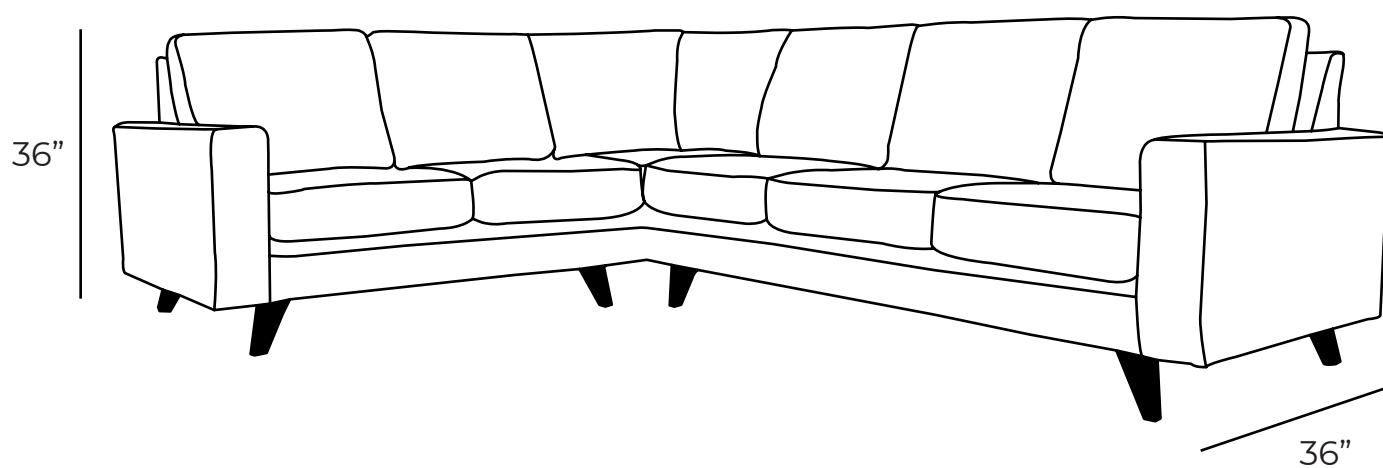

HEPBURN

Sectional

The Hepburn is a mid-century/modern beautifully styled sectional. The track arm features a uniquely styled piping detail. Angular tapered legs completes this classic sofa.

All our leather and fabric furniture can be customized to the size & colour of your choice. Also available as a condo sofa, loveseat, chair or sectional of any size. Bench made by Rawhide Leather Furniture in Toronto, Canada.

Measurements	Length	Depth	Height
High Arm Sofa LHF/RHF	89"	36"	36"
1 Arm Sofa LHF/RHF	76"	36"	36"
Armless Sofa	69"	36"	36"
1 Arm Chaise LHF/RHF	36"	66"	36"
1 Arm Loveseat LHF/RHF	53"	36"	36"
Armless Loveseat	46"	36"	36"
Square Corner	36"	36"	36"

***All measurements are approximate**

****All Sectionals are custom sizes and configurations**

Overall Dimensions

Arm Height	24"
Arm Width	7"
Seat Height	19"
Seat Depth	21"

Available Styles

Condo & Chaise

Sofa & Ottoman