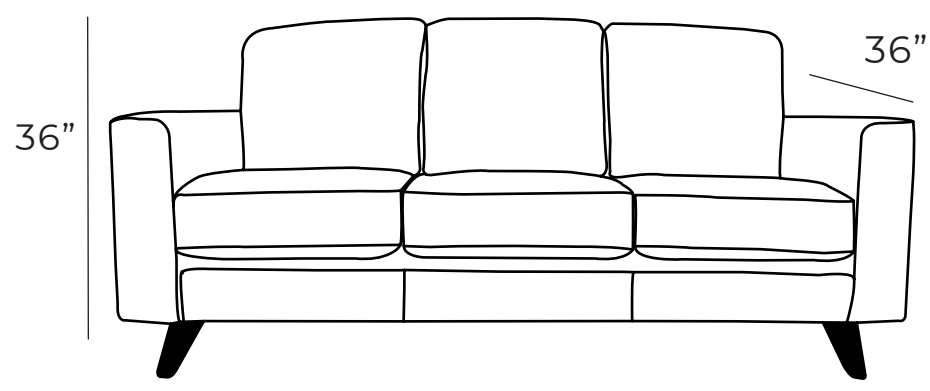

## Sofa

The Hepburn sofa is a mid-century/modern beautifully styled sofa. The track arm features a uniquely styled piping detail. Angular tapered legs completes this classic sofa.

All our leather and fabric furniture can be customized to the size & colour of your choice. Also available as a condo sofa, loveseat, chair or sectional of any size. Bench made by Rawhide Leather Furniture in Toronto, Canada.

### Overall Dimensions

Arm Height	24"
Arm Width	7"
Seat Height	19"
Seat Depth	21"

Measurements	Length	Depth	Height
Sofa (as Shown)	83"	36"	36"
Loveseat	60"	36"	36"
Condo	74"	36"	36"
Chair	37"	36"	36"
Chair (Oversize)	49"	36"	36"

### Available Styles

83"

\*All measurements are approximate

Chair

Oversize Chair

Loveseat

Condo

Sofa