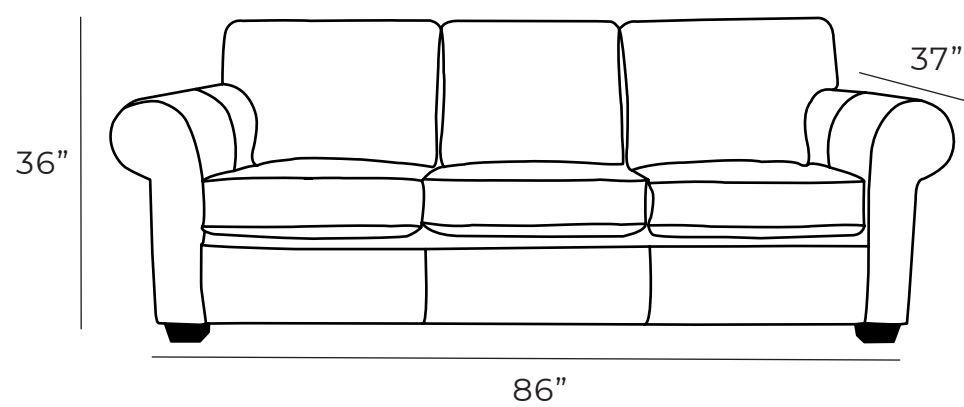

## Sofa

The Harbord sofa is something for everyone. Scrolled arms with plain fronts, straight back cushions and clean stitched lines makes for the perfect mix of all periodical design lines.

All our leather and fabric furniture can be customized to the size & colour of your choice. Also available as a condo sofa, loveseat, chair or sectional of any size. Bench made by Rawhide Leather Furniture in Toronto, Canada.

### Overall Dimensions

Arm Height	26.5"
Arm Width	9.5"
Seat Height	19.5"
Seat Depth	21.5"

Measurements	Length	Depth	Height
Sofa (as Shown)	86"	37"	36"
X-Long Sofa	108"	37"	36"
Loveseat	64"	37"	36"
Condo	78"	37"	36"
Chair	41"	37"	36"
Chair (Oversize)	53"	37"	36"