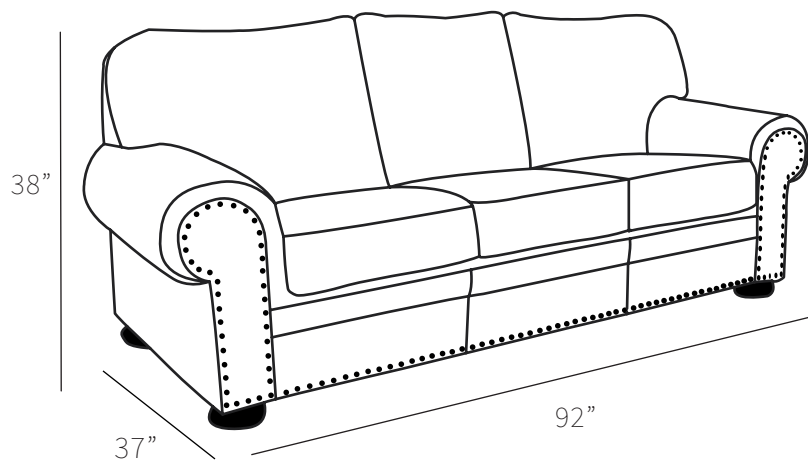

DURANGO

Sofa

Want to bring this upscale northern retreat to your family room? Look no further than this model and its rustic and traditional appointments that lend itself to the lodge style sofa.

All our leather and fabric furniture can be customized to the size & colour of your choice. Also available as a condo sofa, loveseat, chair or sectional of any size. Bench made by Rawhide Leather Furniture in Toronto, Canada.

Overall Dimensions

Arm Height	24.5"
Arm Width	11.5"
Seat Height	20"
Seat Depth	21"

Measurements	Length	Depth	Height
Sofa (as Shown)	92"	37"	38"
X-Long Sofa	115"	37"	38"
Loveseat	70"	37"	38"
Chair	48"	37"	38"
Chair (Oversize)	60"	37"	38"