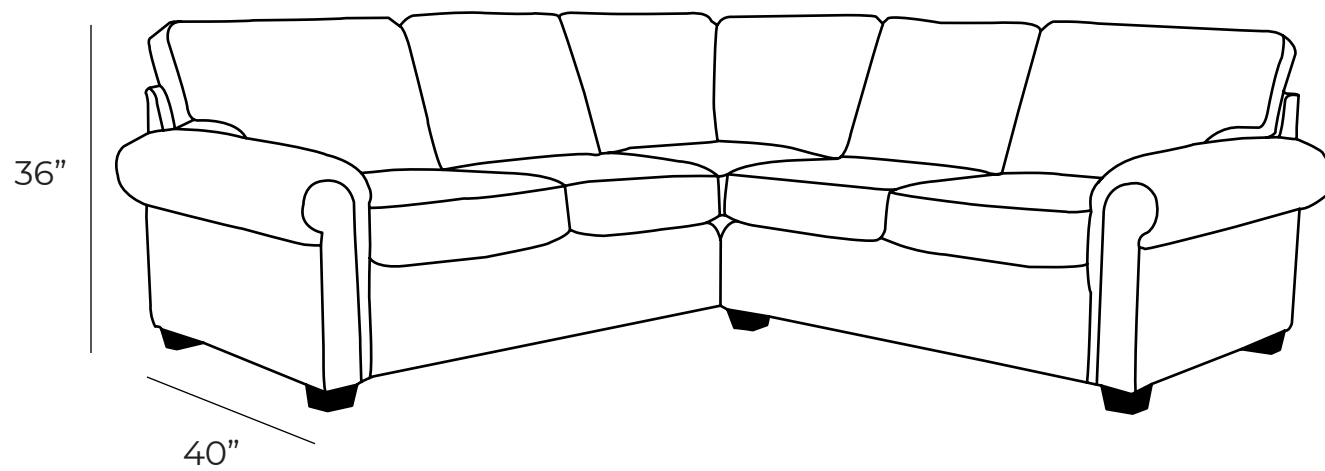

Measurements	Length	Depth	Height
High Arm Sofa	95"	40"	36"
1 Arm Sofa	78"	40"	36"
Armless Sofa	69"	40"	36"
1 Arm Chaise LHF/RHF	32"	66"	36"
1 Arm Loveseat LHF/RHF	55"	40"	36"
Armless Loveseat	46"	40"	36"
Square Corner	40"	40"	36"
Curved Corner	45"	45"	36"

*All measurements are approximate

**All Sectionals are custom sizes and configurations

Overall Dimensions

Arm Height	25.5"
Arm Width	9.5"
Seat Height	20"
Seat Depth	24"

Available Styles

Details

- Available in premium Italian top & full grain leathers or premium quality fabrics
- Handcrafted in Toronto, Canada by Rawhide
- Available in any depth and length
- Kiln-dried Canadian ethically sourced hardwood
- Eco-friendly construction
- Double-doweled frame
- Corner block joinery
- Platinum drop in coil suspension, 9 coils per seat, hand stuffed for noise dampening or evenly suspended steel springs
- All sectionals available as standard size, oversize or bench seats
- Choose standard fills: Super soft, tahoe, medium, firm (poly fiber wrapped around a soya-based high density foam core)
- Down Topper (down, feather wrapped around a high density foam core)
- Premium fill: Feather Deluxe (down, feather envelope encased in commercial grade foam core)
- Ultra cell foam (high density foam designed for commercial and contract use)
- All furniture available with your choice of over 20 decorative nail options in varying sizes and colours. There is also the ability to omit studs from any piece
- Wood block feet available in multiple sizes and finishes. Chrome and brushed steel legs also available in multiple sizes
- Rawhide Leather and Fabric Furniture offers you a lifetime warranty on the construction and springs on your piece. To find out more about the best warranty in Canada, please visit our "Construction" page.