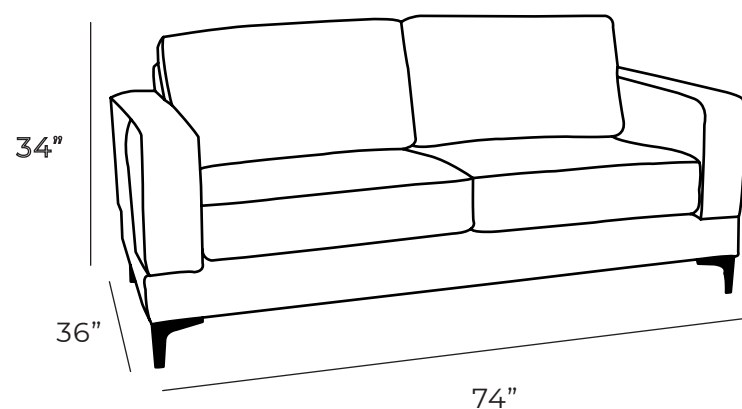

## Sofa

The Courtney is the perfect condo sofa. It's modern 2 over 2 cushions, steel legs and minimal footprint make it the perfect starter sofa and can move stylishly with you to your next space.

All our leather and fabric furniture can be customized to the size & colour of your choice. Also available as a condo sofa, loveseat, chair or sectional of any size. Bench made by Rawhide Leather Furniture in Toronto, Canada.

### Overall Dimensions

Arm Height	26"
Arm Width	7"
Seat Height	19"
Seat Depth	20"

Measurements	Length	Depth	Height
Sofa	83"	36"	34"
Loveseat	60"	36"	34"
Condo (As Shown)	74"	36"	34"
Chair	37"	36"	34"
Chair (Oversize)	49"	36"	34"

### Details

- Available in premium Italian top & full grain leathers or premium quality fabrics
- Handcrafted in Toronto, Canada by Rawhide
- Available in any depth and length
- Kiln-dried Canadian ethically sourced hardwood
- Eco-friendly construction
- Double-doweled frame
- Corner block joinery
- Evenly suspended steel springs
- All sofas available as 3 seat cushions & 3 back cushions or 2 seat cushions & 2 back cushions or bench seat & 2 back cushions
- Choose standard fills: Super soft, tahoe, medium, firm (poly fiber wrapped around a soya-based high density foam core)
- Down Topper (down, feather wrapped around a high density foam core)
- Premium fill: Feather Deluxe (down, feather envelope encased in commercial grade foam core)
- Ultra cell foam (high density foam designed for commercial and contract use)
- All furniture available with your choice of over 20 decorative nail options in varying sizes and colours. There is also the ability to omit studs from any piece
- Wood block feet available in multiple sizes and finishes. Chrome and brushed steel legs also available in multiple sizes
- Rawhide Leather and Fabric Furniture offers you a lifetime warranty on the construction and springs on your piece. To find out more about the best warranty in Canada, please visit our "Construction" page.