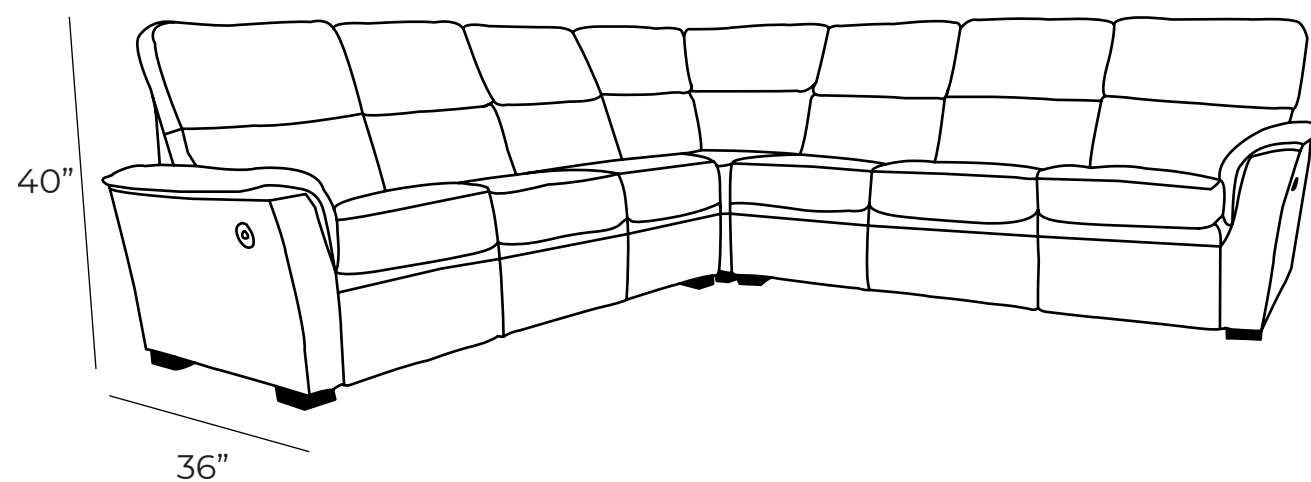

CONNIE

Recliner Sectional

All our leather and fabric furniture can be customized to the size & colour of your choice. Also available as a condo sofa, loveseat, chair or sectional of any size. Bench made by Rawhide Leather Furniture in Toronto, Canada.

Measurements	Length	Depth	Height
High Arm Sofa	93"	36"	40"
1 Arm Sofa LHF/RHF	80"	36"	40"
Armless Sofa	72"	36"	40"
1 Arm Loveseat LHF/RHF	57"	36"	40"
Armless Loveseat	48"	36"	40"
Curved Corner	45"	45"	40"
Square Corner	36"	36"	40"

***All measurements are approximate**

****All Sectionals are custom sizes and configurations**

Overall Dimensions

Arm Height	25"
Arm Width	9"
Seat Height	19"
Seat Depth	20"

Available Styles

Condo & Chaise

Sofa & Ottoman

L - Sectional

U - Sectional

High Arm
Open end
Chaise

Details

- Available in premium Italian top & full grain leathers or premium quality fabrics
- Handcrafted in Toronto, Canada by Rawhide
- Kiln-dried Canadian ethically sourced hardwood
- Eco-friendly construction
- Double-doweled frame
- Corner block joinery
- Commercial Grade wall away steel reclining mechanism made in North America, available in both manual and power. Power headrests available. Standard and oversize seats available
- Wall away recliners only require 3" of clearance from the wall.
- Standard depth. Available in 23 or 30 inch seat widths
- Ultra cell firm seats standard (high density foam designed for commercial and contract use) other options available
- All furniture available with your choice of over 20 decorative nail options in varying sizes and colours. There is also the ability to omit studs from any piece
- Wood block feet available in multiple sizes and finishes. Chrome and brushed steel legs also available in multiple sizes
- Rawhide Leather and Fabric Furniture offers you a lifetime warranty on the construction and springs on your piece. To find out more about the best warranty in Canada, please visit our "Construction" page.