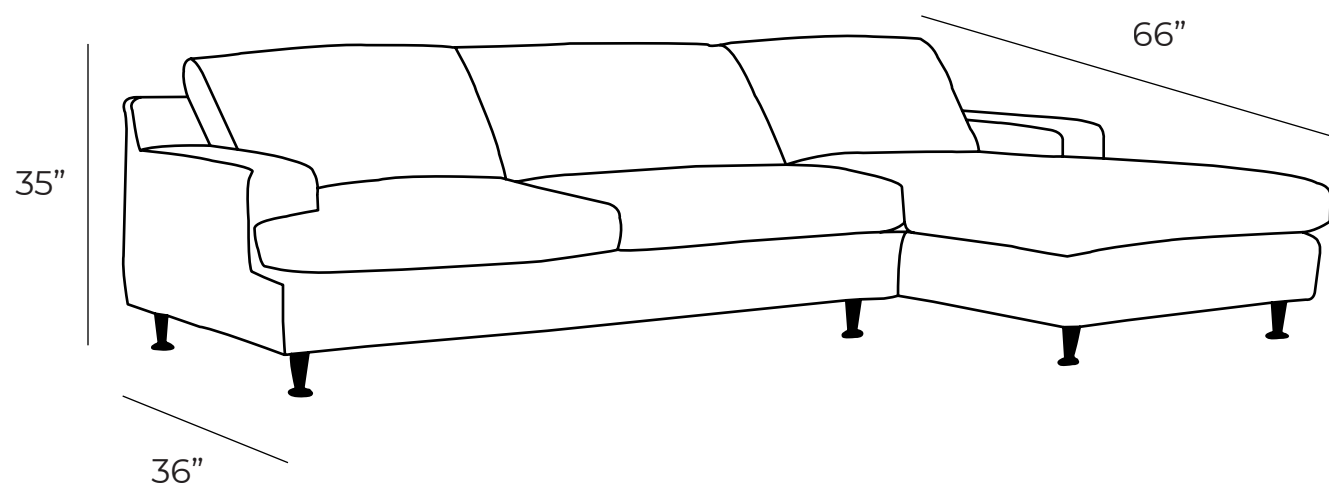

## Sectional

The Concord embodies the notion of design medley. Lip style arms with straight back cushions and modern steel legs lends itself to tradition.

All our leather and fabric furniture can be customized to the size & colour of your choice. Also available as a condo sofa, loveseat, chair or sectional of any size. Bench made by Rawhide Leather Furniture in Toronto, Canada.

Measurements	Length	Depth	Height
1 Arm Condo Sofa LHF/RHF	66"	36"	35"
1 Arm Chaise LHF/RHF	36"	66"	35"

**\*All measurements are approximate**

**\*\*All Sectionals are custom sizes and configurations**

### Overall Dimensions

Arm Height	23"
Arm Width	6"
Seat Height	20"
Seat Depth	20"