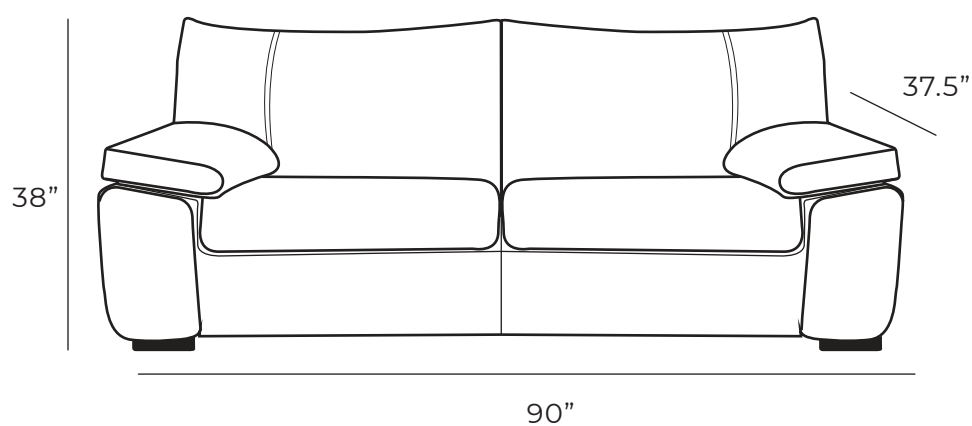

Overall Dimensions

Arm Height	23"
Arm Width	10.5"
Seat Height	18"
Seat Depth	22"

Measurements	Length	Depth	Height
Sofa (as Shown)	90"	37.5"	38"
X-Long Sofa	111"	37.5"	38"
Loveseat	66"	37.5"	38"
Condo	80"	37.5"	38"
Chair	44"	37.5"	38"
Chair (Oversize)	55"	37.5"	38"

Sofa & Ottoman

L - Sectional

U - Sectional

Details

- Available in premium Italian top & full grain leathers or premium quality fabrics
- Handcrafted in Toronto, Canada by Rawhide
- Available in any depth and length
- Kiln-dried Canadian ethically sourced hardwood
- Eco-friendly construction
- Double-doweled frame
- Corner block joinery
- Platinum drop in coil suspension, 9 coils per seat, hand stuffed for noise dampening
- All sofas available as 3 seat cushions & 3 back cushions or 2 seat cushions & 2 back cushions or bench seat & 2 back cushions
- Choose standard fills: Super soft, tahoe, medium, firm (poly fiber wrapped around a soya-based high density foam core)
- Down Topper (down, feather wrapped around a high density foam core)
- Premium fill: Feather Deluxe (down, feather envelope encased in commercial grade foam core)
- Ultra cell foam (high density foam designed for commercial and contract use)
- All furniture available with your choice of over 20 decorative nail options in varying sizes and colours. There is also the ability to omit studs from any piece
- Wood block feet available in multiple sizes and finishes. Chrome and brushed steel legs also available in multiple sizes
- Rawhide Leather and Fabric Furniture offers you a lifetime warranty on the construction and springs on your piece. To find out more about the best warranty in Canada, please visit our "Construction" page.