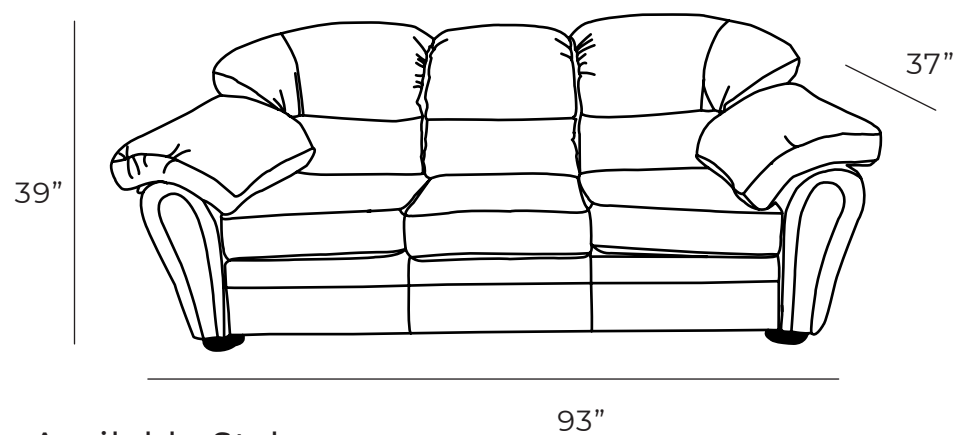

BOCA

Sofa

The Boca is the epitome of luxurious comfort with plush oversized cushions and arm pillows.

All our leather and fabric furniture can be customized to the size & colour of your choice. Also available as a condo sofa, loveseat, chair or sectional of any size. Bench made by Rawhide Leather Furniture in Toronto, Canada.

Overall Dimensions

Arm Height	28"
Arm Width	12"
Seat Height	20"
Seat Depth	22"

Measurements	Length	Depth	Height
Sofa (as Shown)	93"	37"	39"
Loveseat	70"	37"	39"
Condo	85"	37"	39"
Chair	47"	37"	39"
Chair (Oversize)	59"	37"	39"

*All measurements are approximate