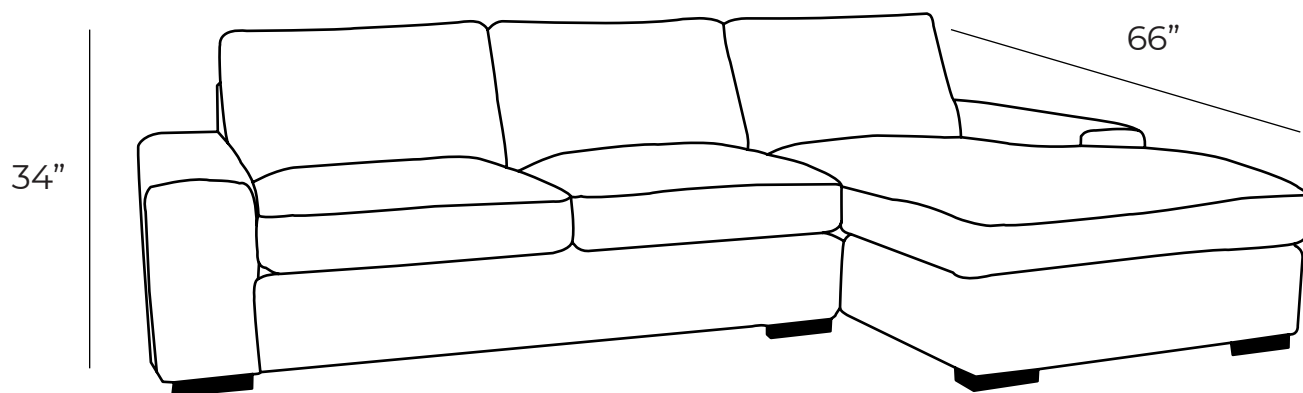

Measurements	Length	Depth	Height
Sectional High Arm LHF/RHF	99"	40"	34"
1 Arm Sofa	79"	40"	34"
Armless Sofa	69"	40"	34"
1 Arm Chaise LHF/RHF	40"	66"	34"
1 Arm Loveseat LHF/RHF	56"	40"	34"
Armless Loveseat	46"	40"	34"
1 Arm Chair	33"	40"	34"
Armless Chair	23"	40"	34"
Square Corner	40"	40"	34"

**\*All measurements are approximate**

**\*\*All Sectionals are custom sizes and configurations**

### Overall Dimensions

Arm Height	21"
Arm Width	10"
Seat Height	19"
Seat Depth	24"