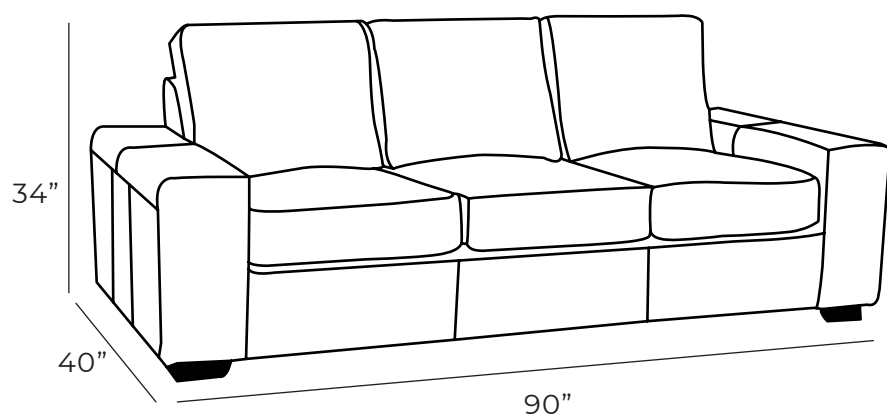

BALLARD

Sofa

This classic contemporary design provides the perfect paradox of chunky minimalism. A wide sofa arm that provides a classic modern decor.

All our leather and fabric furniture can be customized to the size & colour of your choice. Also available as a condo sofa, loveseat, chair or sectional of any size. Bench made by Rawhide Leather Furniture in Toronto, Canada.

Overall Dimensions

Arm Height	21"
Arm Width	10"
Seat Height	19"
Seat Depth	24"

Measurements	Length	Depth	Height
Sofa (as Shown)	90"	40"	34"
X-Long Sofa	110"	40"	34"
Loveseat	66"	40"	34"
Condo	80"	40"	34"
Chair	43"	40"	34"
Chair (Oversize)	55"	40"	34"

Available Styles

***All measurements are approximate**

Chair

Oversize Chair

Loveseat

Condo

Sofa

X-Long Sofa