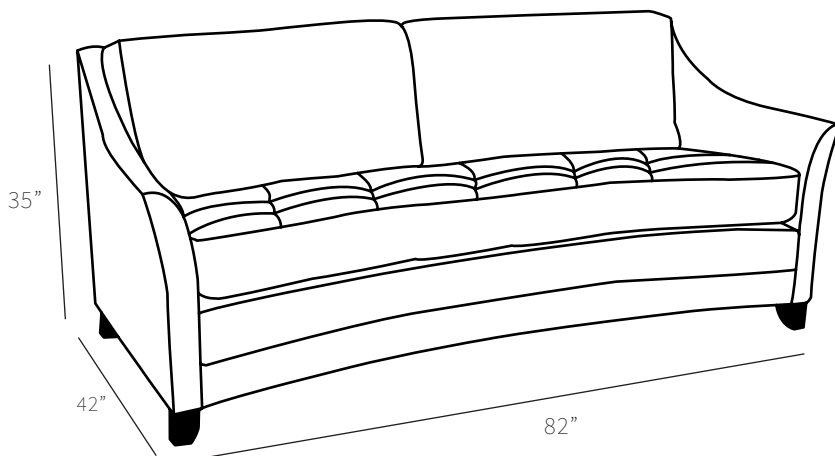

AVRIL

Sofa

The Avril sofa balances the best of casual, modern and vintage. Soft uncultured lines speak to its clean simplicity while the seat tufting provides old world charm.

All our leather and fabric furniture can be customized to the size & colour of your choice. Also available as a condo sofa, loveseat, chair or sectional of any size. Bench made by Rawhide Leather Furniture in Toronto, Canada.

Overall Dimensions

Arm Height	25"
Arm Width	3.5"
Seat Height	20"
Seat Depth	21"

Measurements	Length	Depth	Height
Sofa (as Shown)	82"	42"	35"
Loveseat	58"	40"	35"

***All measurements are approximate**

Available Styles

Loveseat

Sofa

Sofa & Ottoman

Details

- Available in premium Italian top & full grain leathers or premium quality fabrics
- Handcrafted in Toronto, Canada by Rawhide
- Standard frame only
- Kiln-dried Canadian ethically sourced hardwood
- Eco-friendly construction
- Double-doweled frame
- Corner block joinery
- Evenly suspended steel springs
- All sofas available as 3 seat cushions & 3 back cushions or 2 seat cushions & 2 back cushions or bench seat & 2 back cushions
- Choose standard fills: Super soft, tahoe, medium, firm (poly fiber wrapped around a soya-based high density foam core)
- Down Topper (down, feather wrapped around a high density foam core)
- Premium fill: Feather Deluxe (down, feather envelope encased in commercial grade foam core)
- Ultra cell foam (high density foam designed for commercial and contract use)
- All furniture available with your choice of over 20 decorative nail options in varying sizes and colours. There is also the ability to omit studs from any piece
- Wood block feet available in multiple sizes and finishes. Chrome and brushed steel legs also available in multiple sizes
- Rawhide Leather and Fabric Furniture offers you a lifetime warranty on the construction and springs on your piece. To find out more about the best warranty in Canada, please visit our "Construction" page.