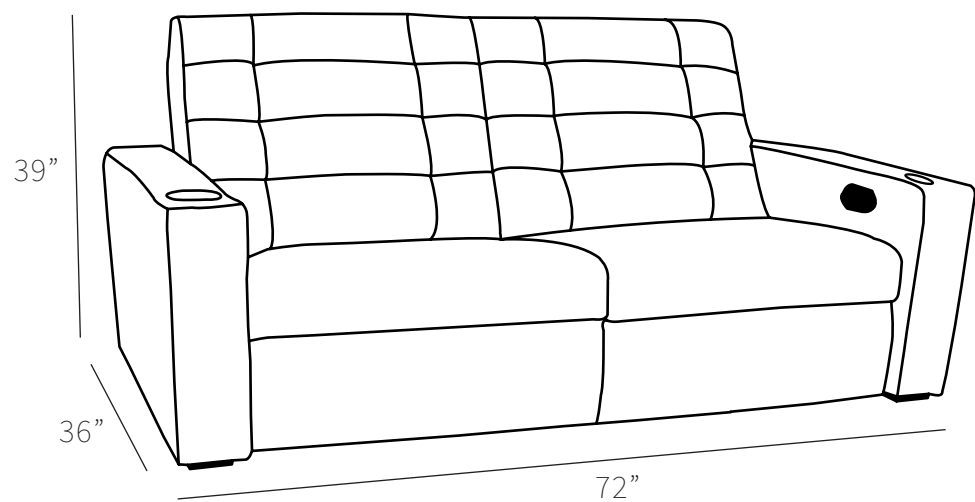

ARIEL

Theatre Seat

All our leather and fabric furniture can be customized to the size & colour of your choice. Also available as a condo sofa, loveseat, chair or sectional of any size. Bench made by Rawhide Leather Furniture in Toronto, Canada.

Overall Dimensions

Arm Height	23.5"
Arm Width	6"
Seat Height	18"
Seat Depth	22"

Measurements	Length	Depth	Height
Condo (As shown)	72"	36"	39"
Chair	35"	36"	39"
Oversize Chair	42"	36"	39"

***All measurements are approximate**

Available Styles

- Power optional
- NO MODIFICATIONS ON RECLINERS

Details

- Available in premium Italian top & full grain leathers or premium quality fabrics
- Handcrafted in Toronto, Canada by Rawhide
- Kiln-dried Canadian ethically sourced hardwood
- Eco-friendly construction
- Double-doweled frame
- Corner block joinery
- Commercial Grade wall away steel reclining mechanism made in North America, available in both manual and power. Power headrests available. Standard and oversize seats available
- Wall away recliners only require 3" of clearance from the wall.
- Standard depth. Available in 23 or 30 inch seat widths
- Ultra cell firm seats standard (high density foam designed for commercial and contract use) other options available
- All furniture available with your choice of over 20 decorative nail options in varying sizes and colours. There is also the ability to omit studs from any piece
- Wood block feet available in multiple sizes and finishes. Chrome and brushed steel legs also available in multiple sizes
- Rawhide Leather and Fabric Furniture offers you a lifetime warranty on the construction and springs on your piece. To find out more about the best warranty in Canada, please visit our "Construction" page.