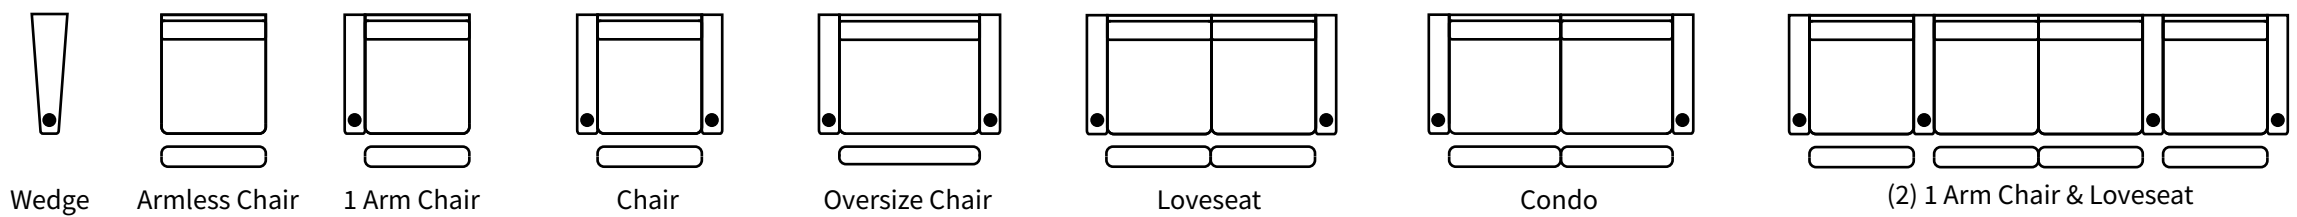

Overall Dimensions

Arm Height	23.5"
Arm Width	6"
Seat Height	18"
Seat Depth	22"

Measurements	Length	Depth	Height
Condo (As shown)	72"	36"	39"
Chair	35"	36"	39"
Oversize Chair	42"	36"	39"

***All measurements are approximate**

Available Styles

- Power optional
- NO MODIFICATIONS ON RECLINERS

Details

- Available in premium Italian top & full grain leathers or premium quality fabrics
- Handcrafted in Toronto, Canada by Rawhide
- Kiln-dried Canadian ethically sourced hardwood
- Eco-friendly construction
- Double-doweled frame
- Corner block joinery
- Commercial Grade wall away steel reclining mechanism made in North America, available in both manual and power. Power headrests available. Standard and oversize seats available
- Wall away recliners only require 3" of clearance from the wall.
- Standard depth. Available in 23 or 30 inch seat widths
- Ultra cell firm seats standard (high density foam designed for commercial and contract use) other options available
- All furniture available with your choice of over 20 decorative nail options in varying sizes and colours. There is also the ability to omit studs from any piece
- Wood block feet available in multiple sizes and finishes. Chrome and brushed steel legs also available in multiple sizes
- Rawhide Leather and Fabric Furniture offers you a lifetime warranty on the construction and springs on your piece. To find out more about the best warranty in Canada, please visit our "Construction" page.