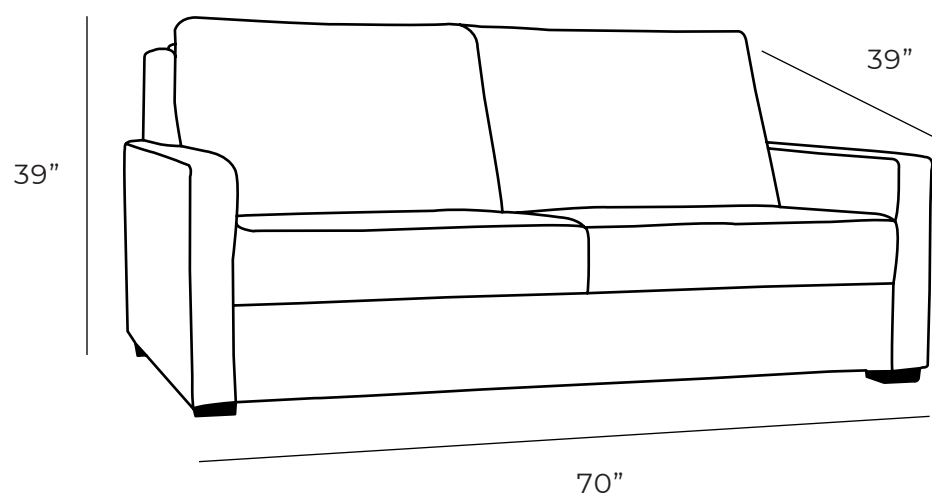

FREEPORT

Sleeper Queen Bed

All our leather and fabric furniture can be customized to colour of your choice. Also available as a condo sofa, loveseat, oversized chair or sectional. Bench made by Rawhide Leather Furniture in Toronto, Canada.

Overall Dimensions

Arm Height	23"
Arm Width	3.5"
Seat Height	19"
Seat Depth	20"

Measurements	Length	Depth	Height
Single Bed	43"	39" - 85"	39"
Double Bed	64"	39" - 85"	39"
Queen Bed (as Shown)	70"	39" - 85"	39"
King Bed	87"	39" - 85"	39"

Available Styles

***All measurements are approximate**

Single Bed

Double Bed

Queen Bed

King Bed

Details

- Available in premium Italian top & full grain leathers or premium quality fabrics
- Handcrafted in Toronto, Canada by Rawhide
- Kiln-dried Canadian ethically sourced hardwood
- Eco-friendly construction
- Double-doweled frame
- Corner block joinery
- All furniture available with your choice of over 20 decorative nail options in varying sizes and colours. There is also the ability to omit studs from any piece
- Wood block feet available in multiple sizes and finishes. Chrome and brushed steel legs also available in multiple sizes
- Rawhide Leather and Fabric Furniture offers you a lifetime warranty on the construction and springs on your piece. To find out more about the best warranty in Canada, please visit our "Construction" page.