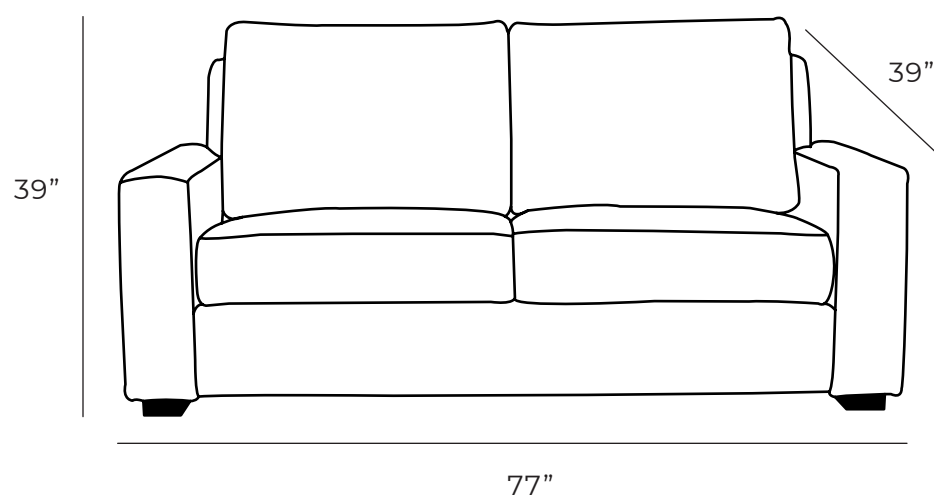

DUBLIN

Sleeper Queen Bed

All our leather and fabric furniture can be customized to colour of your choice. Also available as a condo sofa, loveseat, oversized chair or sectional. Bench made by Rawhide Leather Furniture in Toronto, Canada.

Overall Dimensions

| | |
|-------------|-----|
| Arm Height | 23" |
| Arm Width | 7" |
| Seat Height | 19" |
| Seat Depth | 20" |

| Measurements | Length | Depth | Height |
|----------------------|--------|-----------|--------|
| Single Bed | 50" | 39" - 85" | 39" |
| Double Bed | 71" | 39" - 85" | 39" |
| Queen Bed (as Shown) | 77" | 39" - 85" | 39" |
| King Bed | 94" | 39" - 85" | 39" |

Available Styles

***All measurements are approximate**

Single Bed

Double Bed

Queen Bed

King Bed

Details

- Available in premium Italian top & full grain leathers or premium quality fabrics
- Handcrafted in Toronto, Canada by Rawhide
- Kiln-dried Canadian ethically sourced hardwood
- Eco-friendly construction
- Double-doweled frame
- Corner block joinery
- All furniture available with your choice of over 20 decorative nail options in varying sizes and colours. There is also the ability to omit studs from any piece
- Wood block feet available in multiple sizes and finishes. Chrome and brushed steel legs also available in multiple sizes
- Rawhide Leather and Fabric Furniture offers you a lifetime warranty on the construction and springs on your piece. To find out more about the best warranty in Canada, please visit our "Construction" page.