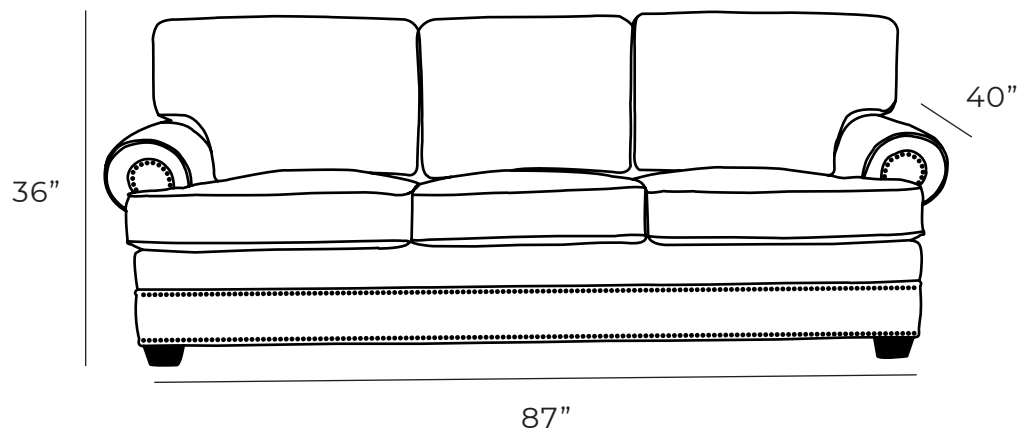

DELAWARE

Sofa

This classic traditional design has been a staple in the industry for over 100 years. This sofa can be dressed up with decorative nailheads which will give it that cozy cottage feel.

All our leather and fabric furniture can be customized to the size & colour of your choice. Also available as a condo sofa, loveseat, chair or sectional of any size. Bench made by Rawhide Leather Furniture in Toronto, Canada.

Overall Dimensions

Arm Height	25.5"
Arm Width	9.5"
Seat Height	20"
Seat Depth	24"

Measurements	Length	Depth	Height
Sofa (as Shown)	87"	40"	36"
X-Long Sofa	108"	40"	36"
Loveseat	63"	40"	36"
Condo	78"	40"	36"
Chair	42"	40"	36"
Chair (Oversize)	54"	40"	36"