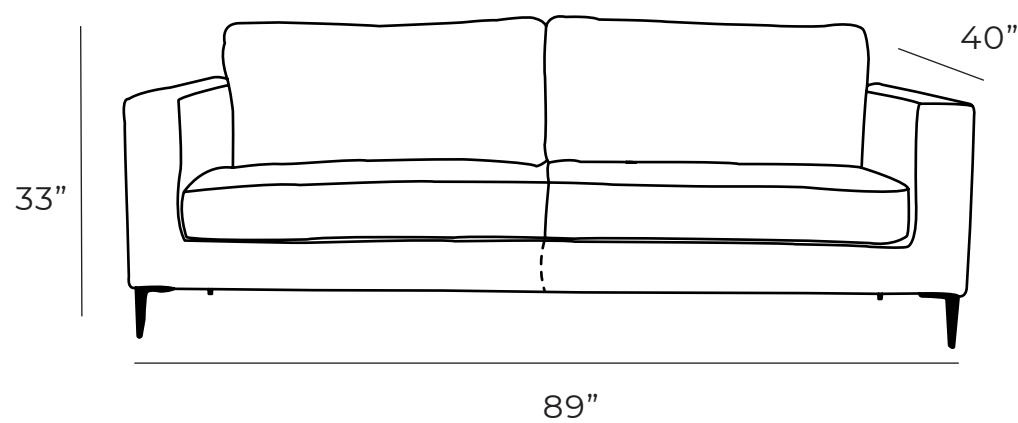

TRIESTA

Sofa

Fall in love with the comfort of the the Triesta. Deep seating provides ample space to maximize comfort, while elegantly tapered stiletto legs add sophistication

All our leather and fabric furniture can be customized to the size & colour of your choice. Also available as a condo sofa, loveseat, chair or sectional of any size. Bench made by Rawhide Leather Furniture in Toronto, Canada.

Overall Dimensions

Arm Height	26"
Arm Width	6"
Seat Height	18"
Seat Depth	24"

Measurements	Length	Depth	Height
Sofa (as Shown)	89"	40"	33"
Condo	72"	40"	33"
Loveseat	58"	40"	33"
Chair	35"	40"	33"
Chair (Oversize)	42"	40"	33"