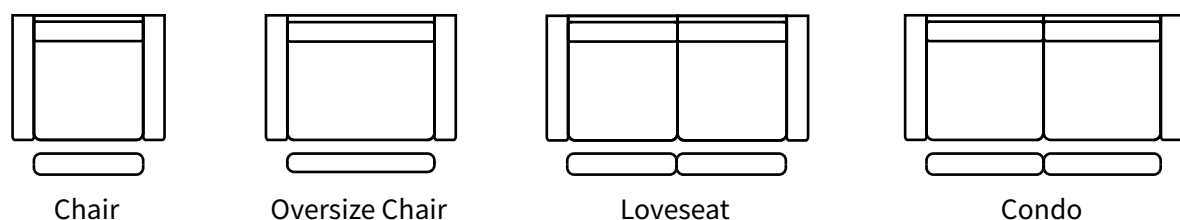

Overall Dimensions

Arm Height	23"
Arm Height	7"
Seat Height	19"
Seat Depth	20"

Measurements	Length	Depth	Height
Sofa (as Shown)	83"	36"	40"
Condo	74"	36"	40"
Loveseat	60"	36"	40"
Chair	37"	36"	40"
Oversize Chair	44"	36"	40"
High Arm Sofa LHF/RHF	89"	36"	40"
1 Arm Sofa LHF/RHF	76"	36"	40"
Square Corner	36"	36"	40"

***All measurements are approximate**

- Recliners only available on arm side
- Power optional
- 2 recliners only available on sectionals
- NO MODIFICATIONS ON RECLINERS

Available Styles

Details

- Available in premium Italian top & full grain leathers or premium quality fabrics
- Handcrafted in Toronto, Canada by Rawhide
- Kiln-dried Canadian ethically sourced hardwood
- Eco-friendly construction
- Double-doweled frame
- Corner block joinery
- Commercial Grade wall away steel reclining mechanism made in North America, available in both manual and power. Power headrests available. Standard and oversize seats available
- Wall away recliners only require 3" of clearance from the wall.
- Standard depth. Available in 23 or 30 inch seat widths
- Ultra cell firm seats standard (high density foam designed for commercial and contract use) other options available
- All furniture available with your choice of over 20 decorative nail options in varying sizes and colours. There is also the ability to omit studs from any piece
- Wood block feet available in multiple sizes and finishes. Chrome and brushed steel legs also available in multiple sizes
- Rawhide Leather and Fabric Furniture offers you a lifetime warranty on the construction and springs on your piece. To find out more about the best warranty in Canada, please visit our "Construction" page.