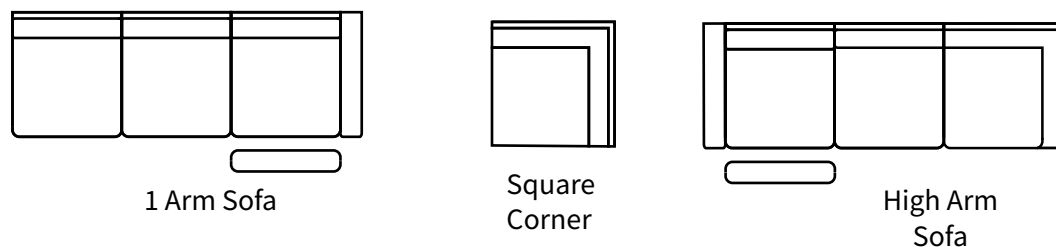

Overall Dimensions

Arm Height	23"
Arm Height	7"
Seat Height	19"
Seat Depth	20"

Measurements	Length	Depth	Height
Sofa (as Shown)	83"	36"	40"
Condo	74"	36"	40"
Loveseat	60"	36"	40"
Chair	37"	36"	40"
Oversize Chair	44"	36"	40"
High Arm Sofa LHF/RHF	89"	36"	40"
1 Arm Sofa LHF/RHF	76"	36"	40"
Square Corner	36"	36"	40"

***All measurements are approximate**

- Recliners only available on arm side
- Power optional
- 2 recliners only available on sectionals
- NO MODIFICATIONS ON RECLINERS

Available Styles

Details

- Available in premium Italian top & full grain leathers or premium quality fabrics
- Handcrafted in Toronto, Canada by Rawhide
- Kiln-dried Canadian ethically sourced hardwood
- Eco-friendly construction
- Double-doweled frame
- Corner block joinery
- Commercial Grade wall away steel reclining mechanism made in North America, available in both manual and power. Power headrests available. Standard and oversize seats available
- Wall away recliners only require 3" of clearance from the wall.
- Standard depth. Available in 23 or 30 inch seat widths
- Ultra cell firm seats standard (high density foam designed for commercial and contract use) other options available
- All furniture available with your choice of over 20 decorative nail options in varying sizes and colours. There is also the ability to omit studs from any piece
- Wood block feet available in multiple sizes and finishes. Chrome and brushed steel legs also available in multiple sizes
- Rawhide Leather and Fabric Furniture offers you a lifetime warranty on the construction and springs on your piece. To find out more about the best warranty in Canada, please visit our "Construction" page.