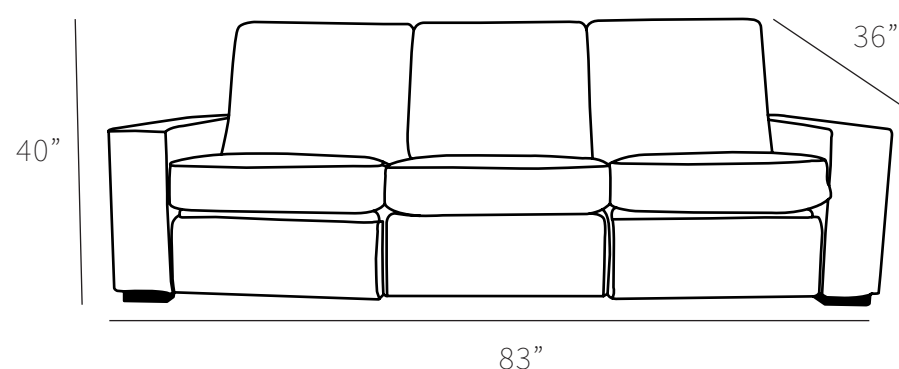

MAXWELL

Recliner Sofa

All our leather and fabric furniture can be customized to the size & colour of your choice. Also available as a condo sofa, loveseat, chair or sectional of any size. Bench made by Rawhide Leather Furniture in Toronto, Canada.

Overall Dimensions

Arm Height	23"
Arm Height	7"
Seat Height	19"
Seat Depth	20"

Measurements	Length	Depth	Height
Sofa (as Shown)	83"	36"	40"
Condo	74"	36"	40"
Loveseat	60"	36"	40"
Chair	37"	36"	40"
Oversize Chair	44"	36"	40"
High Arm Sofa LHF/RHF	89"	36"	40"
1 Arm Sofa LHF/RHF	76"	36"	40"
Square Corner	36"	36"	40"

***All measurements are approximate**

- Recliners only available on arm side
- Power optional
- 2 recliners only available on sectionals
- NO MODIFICATIONS ON RECLINERS

Available Styles

Details

- Available in premium Italian top & full grain leathers or premium quality fabrics
- Handcrafted in Toronto, Canada by Rawhide
- Kiln-dried Canadian ethically sourced hardwood
- Eco-friendly construction
- Double-doweled frame
- Corner block joinery
- Commercial Grade wall away steel reclining mechanism made in North America, available in both manual and power. Power headrests available. Standard and oversize seats available
- Wall away recliners only require 3" of clearance from the wall.
- Standard depth. Available in 23 or 30 inch seat widths
- Ultra cell firm seats standard (high density foam designed for commercial and contract use) other options available
- All furniture available with your choice of over 20 decorative nail options in varying sizes and colours. There is also the ability to omit studs from any piece
- Wood block feet available in multiple sizes and finishes. Chrome and brushed steel legs also available in multiple sizes
- Rawhide Leather and Fabric Furniture offers you a lifetime warranty on the construction and springs on your piece. To find out more about the best warranty in Canada, please visit our "Construction" page.