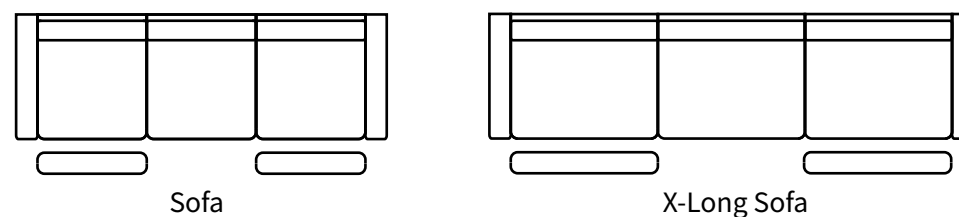

Overall Dimensions

Arm Height	23"
Arm Height	7"
Seat Height	19"
Seat Depth	20"

Measurements	Length	Depth	Height
Sofa (as Shown)	83"	36"	40"
Condo	74"	36"	40"
Loveseat	60"	36"	40"
Chair	37"	36"	40"
Oversize Chair	44"	36"	40"
High Arm Sofa LHF/RHF	89"	36"	40"
1 Arm Sofa LHF/RHF	76"	36"	40"
Square Corner	36"	36"	40"

***All measurements are approximate**

- Recliners only available on arm side
- Power optional
- 2 recliners only available on sectionals
- NO MODIFICATIONS ON RECLINERS

Available Styles

Details

- Available in premium Italian top & full grain leathers or premium quality fabrics
- Handcrafted in Toronto, Canada by Rawhide
- Kiln-dried Canadian ethically sourced hardwood
- Eco-friendly construction
- Double-doweled frame
- Corner block joinery
- Commercial Grade wall away steel reclining mechanism made in North America, available in both manual and power. Power headrests available. Standard and oversize seats available
- Wall away recliners only require 3" of clearance from the wall.
- Standard depth. Available in 23 or 30 inch seat widths
- Ultra cell firm seats standard (high density foam designed for commercial and contract use) other options available
- All furniture available with your choice of over 20 decorative nail options in varying sizes and colours. There is also the ability to omit studs from any piece
- Wood block feet available in multiple sizes and finishes. Chrome and brushed steel legs also available in multiple sizes
- Rawhide Leather and Fabric Furniture offers you a lifetime warranty on the construction and springs on your piece. To find out more about the best warranty in Canada, please visit our "Construction" page.