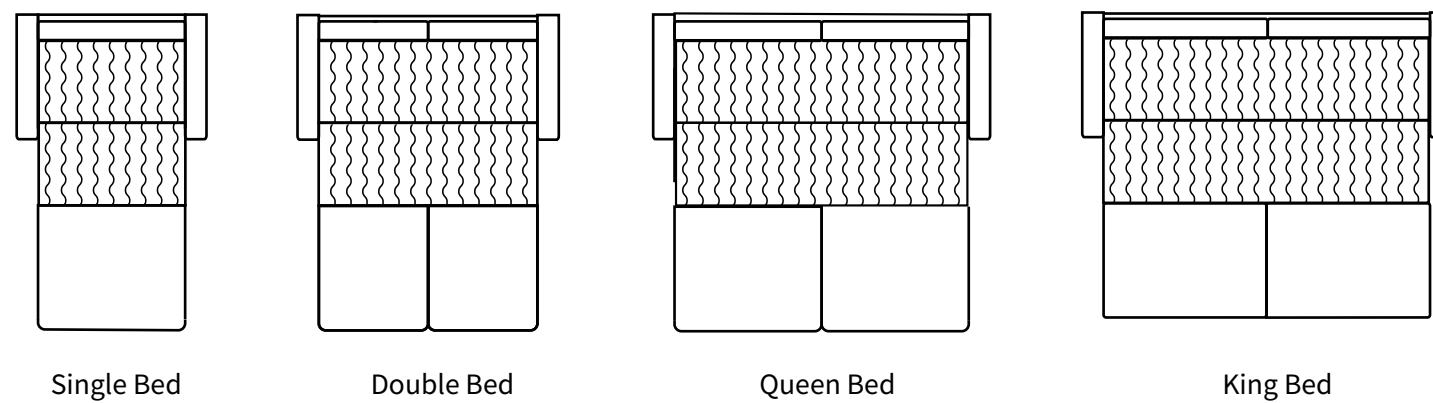

VIENNA

Sleeper Queen Bed

All our leather and fabric furniture can be customized to colour of your choice. Also available as a condo sofa, loveseat, oversized chair or sectional. Bench made by Rawhide Leather Furniture in Toronto, Canada.

Overall Dimensions

Arm Height	23"
Arm Width	4.5"
Seat Height	19"
Seat Depth	20"

Measurements	Length	Depth	Height
Single Bed	45"	39" - 85"	39"
Double Bed	66"	39" - 85"	39"
Queen Bed (as Shown)	73"	39" - 85"	39"
King Bed	89"	39" - 85"	39"

***All measurements are approximate**

Available Styles

Details

- Available in premium Italian top & full grain leathers or premium quality fabrics
- Handcrafted in Toronto, Canada by Rawhide
- Kiln-dried Canadian ethically sourced hardwood
- Eco-friendly construction
- Double-doweled frame
- Corner block joinery
- All furniture available with your choice of over 20 decorative nail options in varying sizes and colours. There is also the ability to omit studs from any piece
- Wood block feet available in multiple sizes and finishes. Chrome and brushed steel legs also available in multiple sizes
- Rawhide Leather and Fabric Furniture offers you a lifetime warranty on the construction and springs on your piece. To find out more about the best warranty in Canada, please visit our "Construction" page.