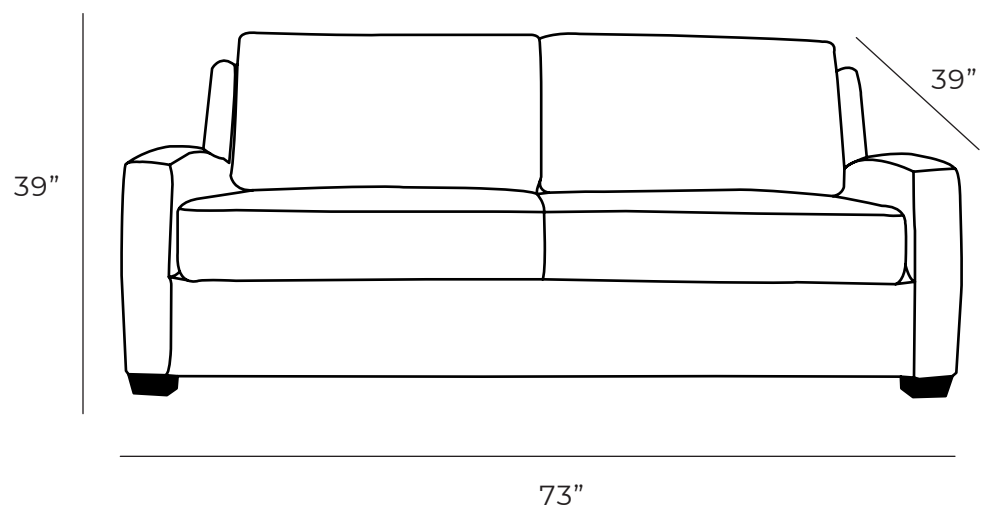

VIENNA

Sleeper Queen Bed

All our leather and fabric furniture can be customized to colour of your choice. Also available as a condo sofa, loveseat, oversized chair or sectional. Bench made by Rawhide Leather Furniture in Toronto, Canada.

Overall Dimensions

Arm Height	23"
Arm Width	4.5"
Seat Height	19"
Seat Depth	20"

Measurements	Length	Depth	Height
Single Bed	45"	39" - 85"	39"
Double Bed	66"	39" - 85"	39"
Queen Bed (as Shown)	73"	39" - 85"	39"
King Bed	89"	39" - 85"	39"