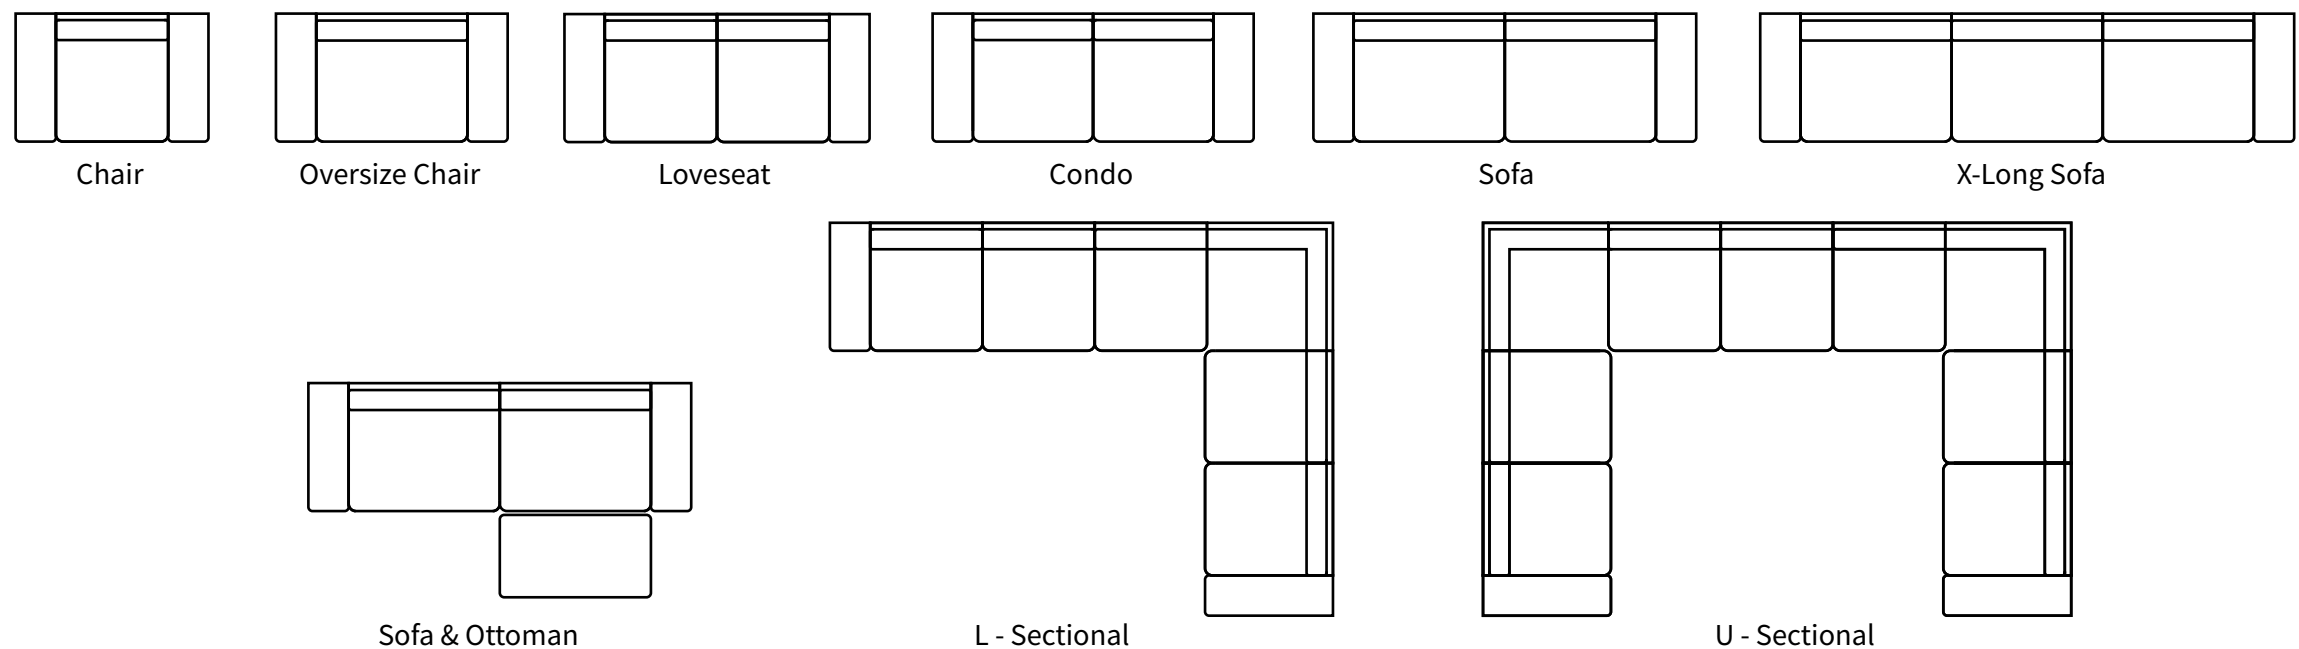

Overall Dimensions

Arm Height	29"
Arm Width	10"
Seat Height	16"
Seat Depth	27"

Measurements	Length	Depth	Height
Sofa (as Shown)	89"	42"	29"
Condo	80"	42"	29"
Loveseat	66"	42"	29"
Chair	47"	42"	29"
Chair (Oversize)	59"	42"	29"

Available Styles

*All measurements are approximate

Details

- Available in premium Italian top & full grain leathers or premium quality fabrics
- Handcrafted in Toronto, Canada by Rawhide
- Available in any depth and length
- Kiln-dried Canadian ethically sourced hardwood
- Eco-friendly construction
- Double-doweled frame
- Corner block joinery
- Platinum drop in coil suspension, 9 coils per seat, hand stuffed for noise dampening
- All sofas available as 3 seat cushions & 3 back cushions or 2 seat cushions & 2 back cushions or bench seat & 2 back cushions
- Choose standard fills: Super soft, tahoe, medium, firm (poly fiber wrapped around a soya-based high density foam core)
- Down Topper (down, feather wrapped around a high density foam core)
- Premium fill: Feather Deluxe (down, feather envelope encased in commercial grade foam core)
- Ultra cell foam (high density foam designed for commercial and contract use)
- All furniture available with your choice of over 20 decorative nail options in varying sizes and colours. There is also the ability to omit studs from any piece
- Wood block feet available in multiple sizes and finishes. Chrome and brushed steel legs also available in multiple sizes
- Rawhide Leather and Fabric Furniture offers you a lifetime warranty on the construction and springs on your piece. To find out more about the best warranty in Canada, please visit our "Construction" page.