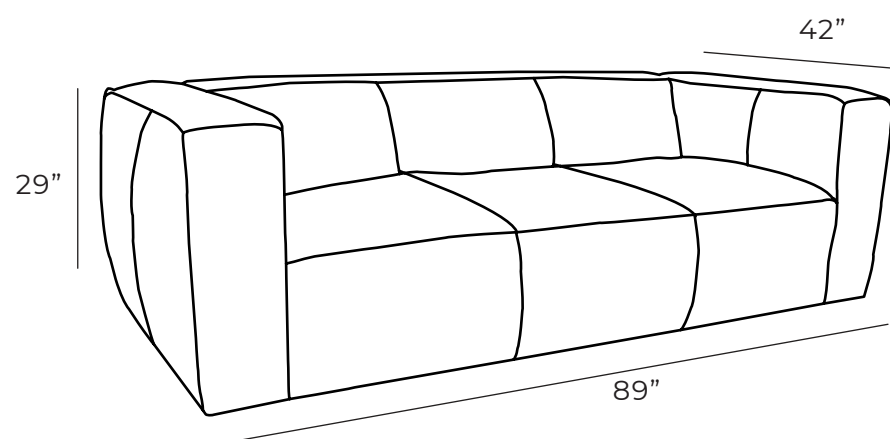

ROLLO

Sofa

The Rollo sofa has soft linear edges drowned in extra padding throughout making this "cigar lounge" style sofa masculine in its design lines. A tight back and tight seat gives the appearance of modern hard lines, yet it's as soft as a pillow. The "flange" stitch gives increased durability and shabby chic hint to an already formal looking piece.

Overall Dimensions

Arm Height	29"
Arm Width	10"
Seat Height	16"
Seat Depth	27"

Measurements	Length	Depth	Height
Sofa (as Shown)	89"	42"	29"
Condo	80"	42"	29"
Loveseat	66"	42"	29"
Chair	47"	42"	29"
Chair (Oversize)	59"	42"	29"