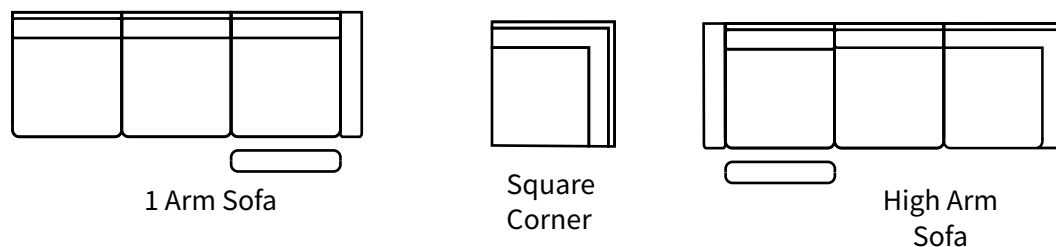

Available Styles

Details

- Available in premium Italian top & full grain leathers or premium quality fabrics
- Handcrafted in Toronto, Canada by Rawhide
- Kiln-dried Canadian ethically sourced hardwood
- Eco-friendly construction
- Double-doweled frame
- Corner block joinery
- Commercial Grade wall away steel reclining mechanism made in North America, available in both manual and power. Power headrests available. Standard and oversize seats available
- Wall away recliners only require 3" of clearance from the wall.
- Standard depth. Available in 23 or 30 inch seat widths
- Ultra cell firm seats standard (high density foam designed for commercial and contract use) other options available
- All furniture available with your choice of over 20 decorative nail options in varying sizes and colours. There is also the ability to omit studs from any piece
- Wood block feet available in multiple sizes and finishes. Chrome and brushed steel legs also available in multiple sizes
- Rawhide Leather and Fabric Furniture offers you a lifetime warranty on the construction and springs on your piece. To find out more about the best warranty in Canada, please visit our "Construction" page.