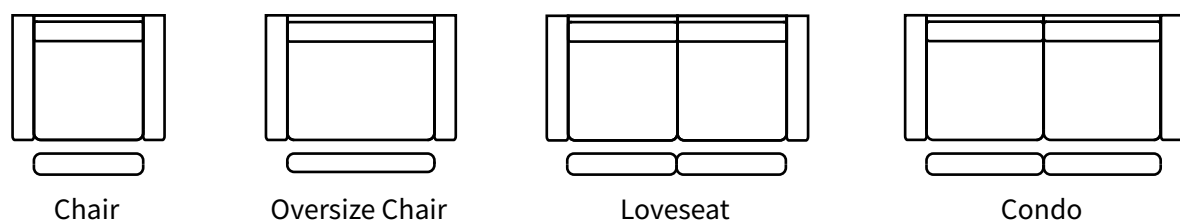

Available Styles

Details

- Available in premium Italian top & full grain leathers or premium quality fabrics
- Handcrafted in Toronto, Canada by Rawhide
- Kiln-dried Canadian ethically sourced hardwood
- Eco-friendly construction
- Double-doweled frame
- Corner block joinery
- Commercial Grade wall away steel reclining mechanism made in North America, available in both manual and power. Power headrests available. Standard and oversize seats available
- Wall away recliners only require 3" of clearance from the wall.
- Standard depth. Available in 23 or 30 inch seat widths
- Ultra cell firm seats standard (high density foam designed for commercial and contract use) other options available
- All furniture available with your choice of over 20 decorative nail options in varying sizes and colours. There is also the ability to omit studs from any piece
- Wood block feet available in multiple sizes and finishes. Chrome and brushed steel legs also available in multiple sizes
- Rawhide Leather and Fabric Furniture offers you a lifetime warranty on the construction and springs on your piece. To find out more about the best warranty in Canada, please visit our "Construction" page.