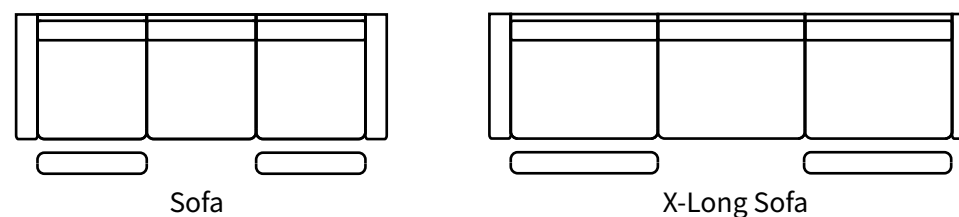

Available Styles

Details

- Available in premium Italian top & full grain leathers or premium quality fabrics
- Handcrafted in Toronto, Canada by Rawhide
- Kiln-dried Canadian ethically sourced hardwood
- Eco-friendly construction
- Double-doweled frame
- Corner block joinery
- Commercial Grade wall away steel reclining mechanism made in North America, available in both manual and power. Power headrests available. Standard and oversize seats available
- Wall away recliners only require 3" of clearance from the wall.
- Standard depth. Available in 23 or 30 inch seat widths
- Ultra cell firm seats standard (high density foam designed for commercial and contract use) other options available
- All furniture available with your choice of over 20 decorative nail options in varying sizes and colours. There is also the ability to omit studs from any piece
- Wood block feet available in multiple sizes and finishes. Chrome and brushed steel legs also available in multiple sizes
- Rawhide Leather and Fabric Furniture offers you a lifetime warranty on the construction and springs on your piece. To find out more about the best warranty in Canada, please visit our "Construction" page.