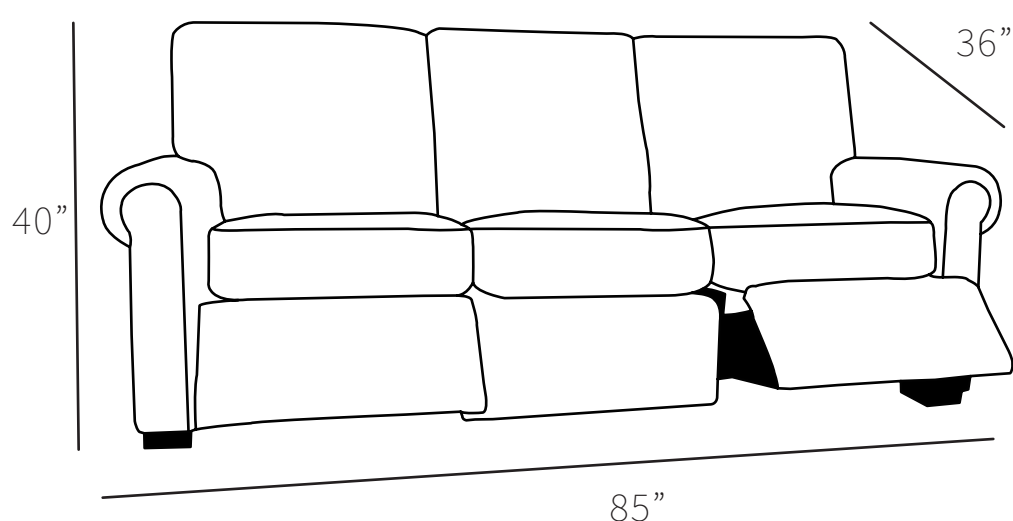

### Overall Dimensions

Arm Height	24"
Arm Width	8"
Seat Height	19"
Seat Depth	20"

Measurements	Length	Depth	Height
Sofa	85"	36"	40"
Condo	76"	36"	40"
Loveseat	64"	36"	40"
Chair	38"	36"	40"
Oversize Chair	46"	36"	40"
High Arm Sofa LHF/RHF	92"	36"	40"
1 Arm Sofa LHF/RHF	78"	36"	40"
Square Corner	36"	36"	40"