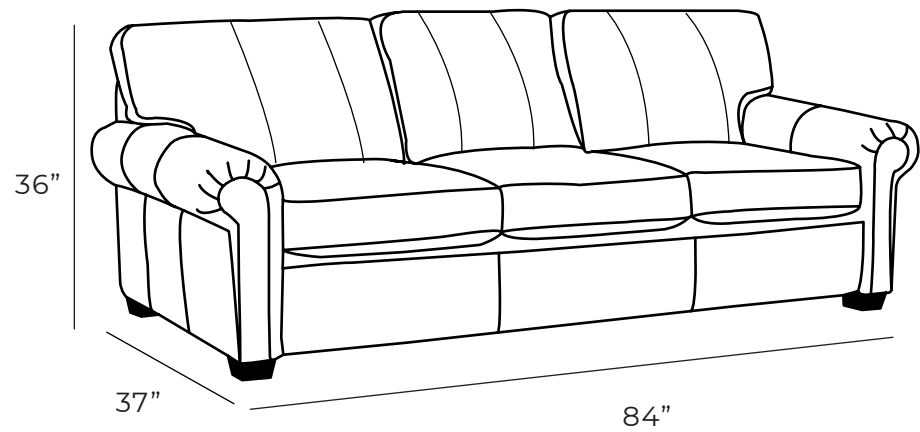

### Overall Dimensions

Arm Height	24"
Arm Width	8"
Seat Height	19"
Seat Depth	21"

Measurements	Length	Depth	Height
Sofa (as Shown)	84"	37"	36"
X-Long Sofa (4 over 4)	108"	37"	36"
Loveseat	62"	37"	36"
Chair	39"	37"	36"
Chair (Oversize)	51"	37"	36"

### Details

- Available in premium Italian top & full grain leathers or premium quality fabrics
- Handcrafted in Toronto, Canada by Rawhide
- Available in any depth and length
- Kiln-dried Canadian ethically sourced hardwood
- Eco-friendly construction
- Double-doweled frame
- Corner block joinery
- Platinum drop in coil suspension, 9 coils per seat, hand stuffed for noise dampening
- All sofas available as 3 seat cushions & 3 back cushions or 2 seat cushions & 2 back cushions or bench seat & 2 back cushions
- Choose standard fills: Super soft, tahoe, medium, firm (poly fiber wrapped around a soya-based high density foam core)
- Down Topper (down, feather wrapped around a high density foam core)
- Premium fill: Feather Deluxe (down, feather envelope encased in commercial grade foam core)
- Ultra cell foam (high density foam designed for commercial and contract use)
- All furniture available with your choice of over 20 decorative nail options in varying sizes and colours. There is also the ability to omit studs from any piece
- Wood block feet available in multiple sizes and finishes. Chrome and brushed steel legs also available in multiple sizes
- Rawhide Leather and Fabric Furniture offers you a lifetime warranty on the construction and springs on your piece. To find out more about the best warranty in Canada, please visit our "Construction" page.